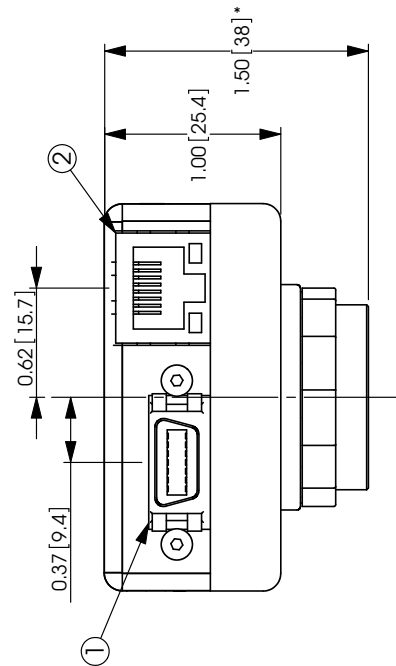

MODEL: GS660/GS660C

OPTIONS: LANDSCAPE/RIGHT ANGLE CONNECTORS

ITEM 1: 3M 10214-55G3PC

ITEM 2: HALO HFJ11-1G16E-L12RL

ITEM 3: SONY ICX618

INCHES(MILLIMETERS)

Prosilica GS660/GS660C

Options: Landscape - Right-angle connectors

*Nominal for C mount. Reduce by 5mm for CS mount.
Add 0.3mm for color option.