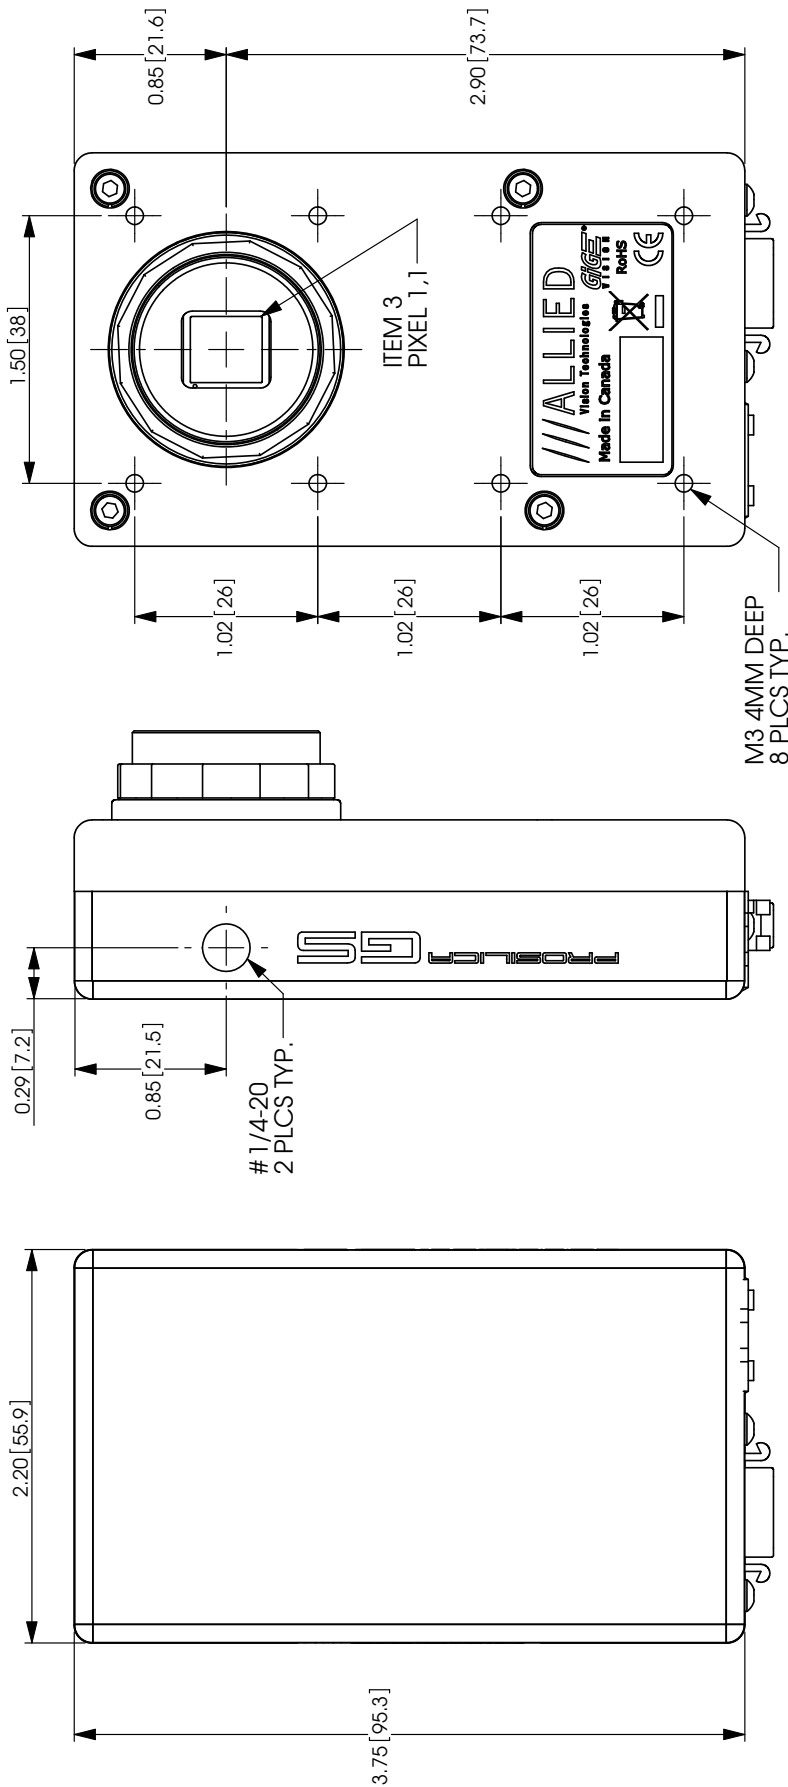

MODEL: GS650/GS650C

OPTIONS: LANDSCAPE/RIGHT ANGLE CONNECTORS

- ITEM 1: 3M 10214-55G3PC
- ITEM 2: HALO HFJ11-1G16E-L12RL
- ITEM 3: SONY ICX424

INCHES (MILLIMETERS)

*Nominal for C mount. Reduce by 5mm for CS mount. Add 0.3mm for color option.

Prosilica GS650/GS650C

Options: Landscape - Right-angle connectors

MODEL: GS650-P/GS650C-P

OPTIONS: PORTRAIT/RIGHT ANGLE CONNECTORS

ITEM 1: 3M 10214-55G3PC

ITEM 2: HALO HFJ11-1G16E-L12RL

ITEM 3: SONY ICX424

INCHES (MILLIMETERS)

*Nominal for C mount. Reduce by 5mm for CS mount. Add 0.3mm for color option.

Prosilica GS650P/GS650C-P

Options: Portrait- Right-angle connectors