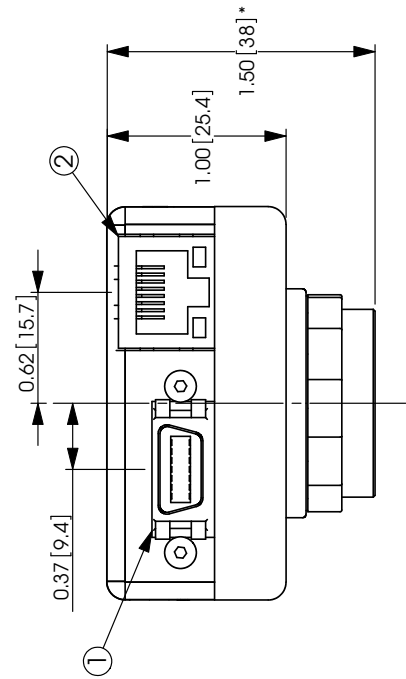

MODEL: GS650-P/GS650C-P

OPTIONS: PORTRAIT/RIGHT ANGLE CONNECTORS

ITEM 1: 3M 10214-55G3PC

ITEM 2: HALO HFJ11-1G16E-L12RL

ITEM 3: SONY ICX424

INCHES (MILLIMETERS)

*Nominal for C mount. Reduce by 5mm for CS mount. Add 0.3mm for color option.

Prosilica GS650P/GS650C-P

Options: Portrait- Right-angle connectors