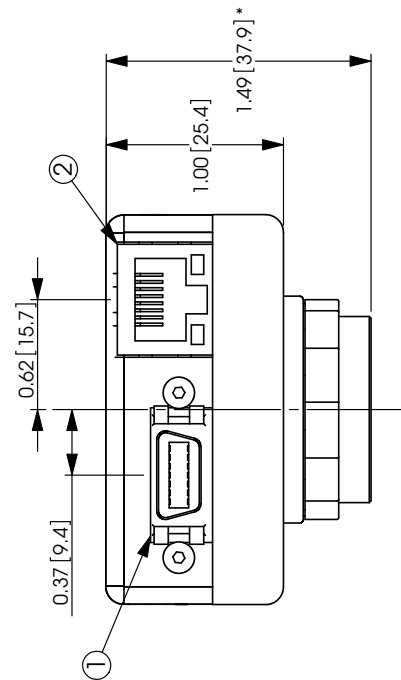

**MODEL: GS2450/GS2450C**

OPTIONS: LANDSCAPE/RIGHT ANGLE CONNECTORS

ITEM 1: 3M 10214-55G3PC

ITEM 2: HALO HFJ11-1G16E-L12RL

ITEM 3: SONY ICX625

INCHES(MILLIMETERS)

\*Nominal for C mount. Add 0.3mm for color option.

## Prosilica GS2450/GS2450C

Options: Landscape - Right-angle connectors