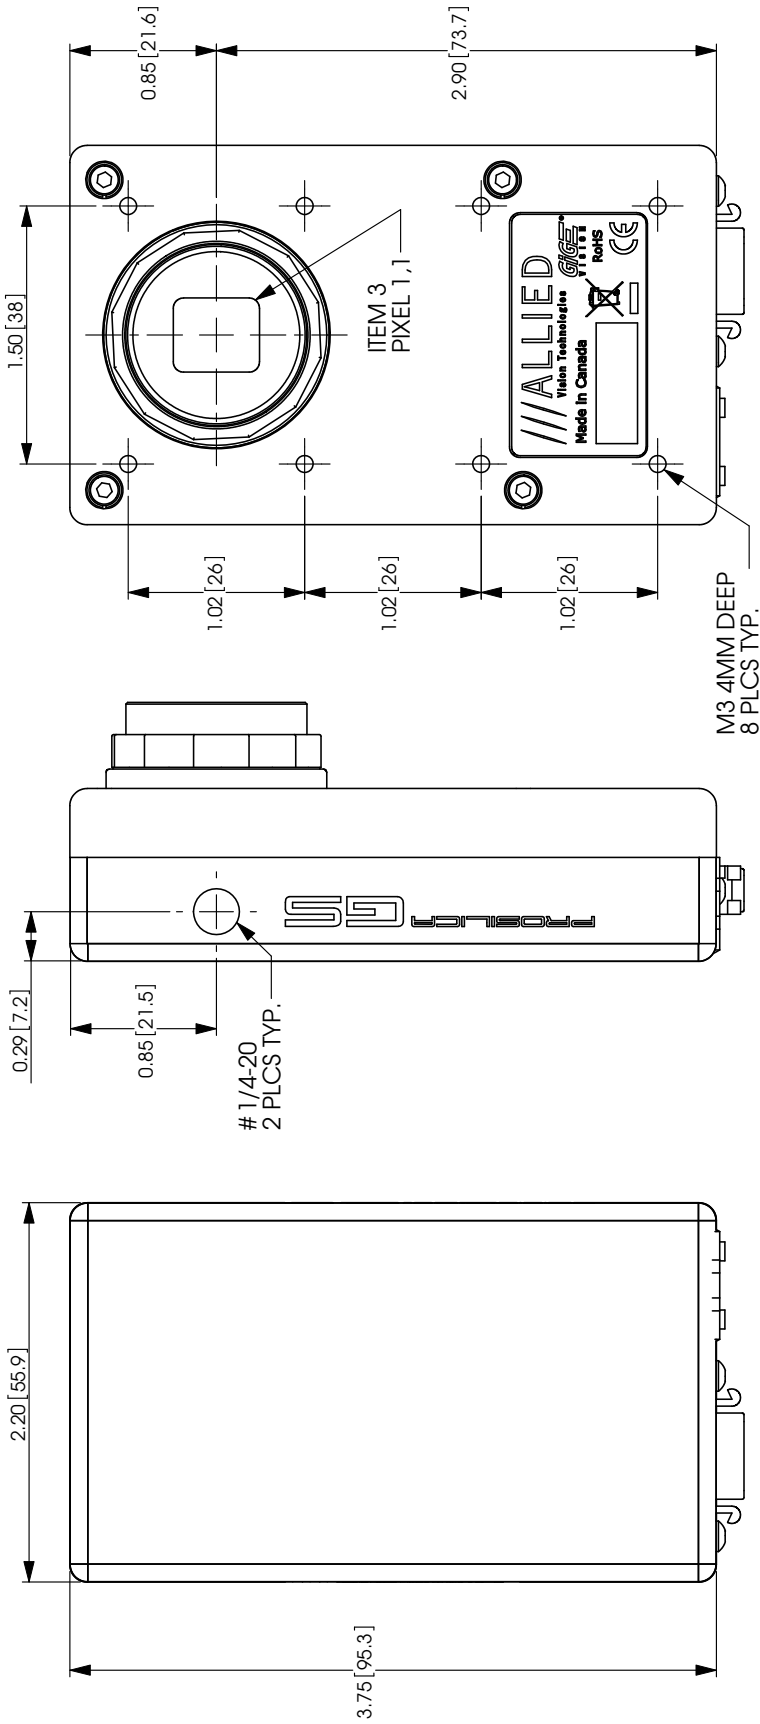

MODEL: GS1380/GS1380C

OPTIONS: LANDSCAPE/RIGHT ANGLE CONNECTORS

- ITEM 1: 3M 10214-55G3PC
- ITEM 2: HALO HFJ11-1G16E-L12RL
- ITEM 3: SONY ICX285

INCHES(MILLIMETERS)

*Nominal value. Add 0.3mm for color option.

Prosilica GS1380/GS1380C

Options: Landscape - Right-angle connectors

MODEL: GS1380-P/GS1380C-P

OPTIONS: PORTRAIT/RIGHT ANGLE CONNECTORS

ITEM 1: 3M 10214-55G3PC
ITEM 2: HALO HFJ11-1G16E-L12RL
ITEM 3: SONY ICX285

INCHES(MILLIMETERS)

*Nominal for C mount. Add 0.3mm for color option.

Prosilica GS1380P/GS1380C-P

Options: Portrait- Right-angle connectors