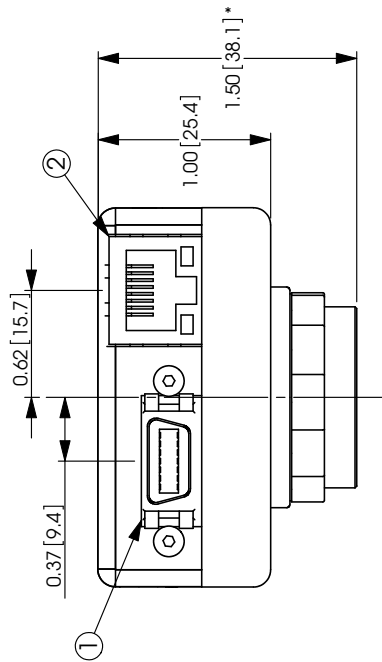

MODEL: GS1380/GS1380C

OPTIONS: LANDSCAPE/RIGHT ANGLE CONNECTORS

- ITEM 1: 3M 10214-55G3PC
- ITEM 2: HALO HFJ11-1G16E-L12RL
- ITEM 3: SONY ICX285

INCHES(MILLIMETERS)

*Nominal value. Add 0.3mm for color option.

Prosilica GS1380/GS1380C

Options: Landscape - Right-angle connectors

MODEL: GS1380-P/GS1380C-P

OPTIONS: PORTRAIT/RIGHT ANGLE CONNECTORS

ITEM 1: 3M 10214-55G3PC
ITEM 2: HALO HFJ11-1G16E-L12RL
ITEM 3: SONY ICX285

INCHES(MILLIMETERS)

*Nominal for C mount. Add 0.3mm for color option.

Prosilica GS1380P/GS1380C-P

Options: Portrait- Right-angle connectors