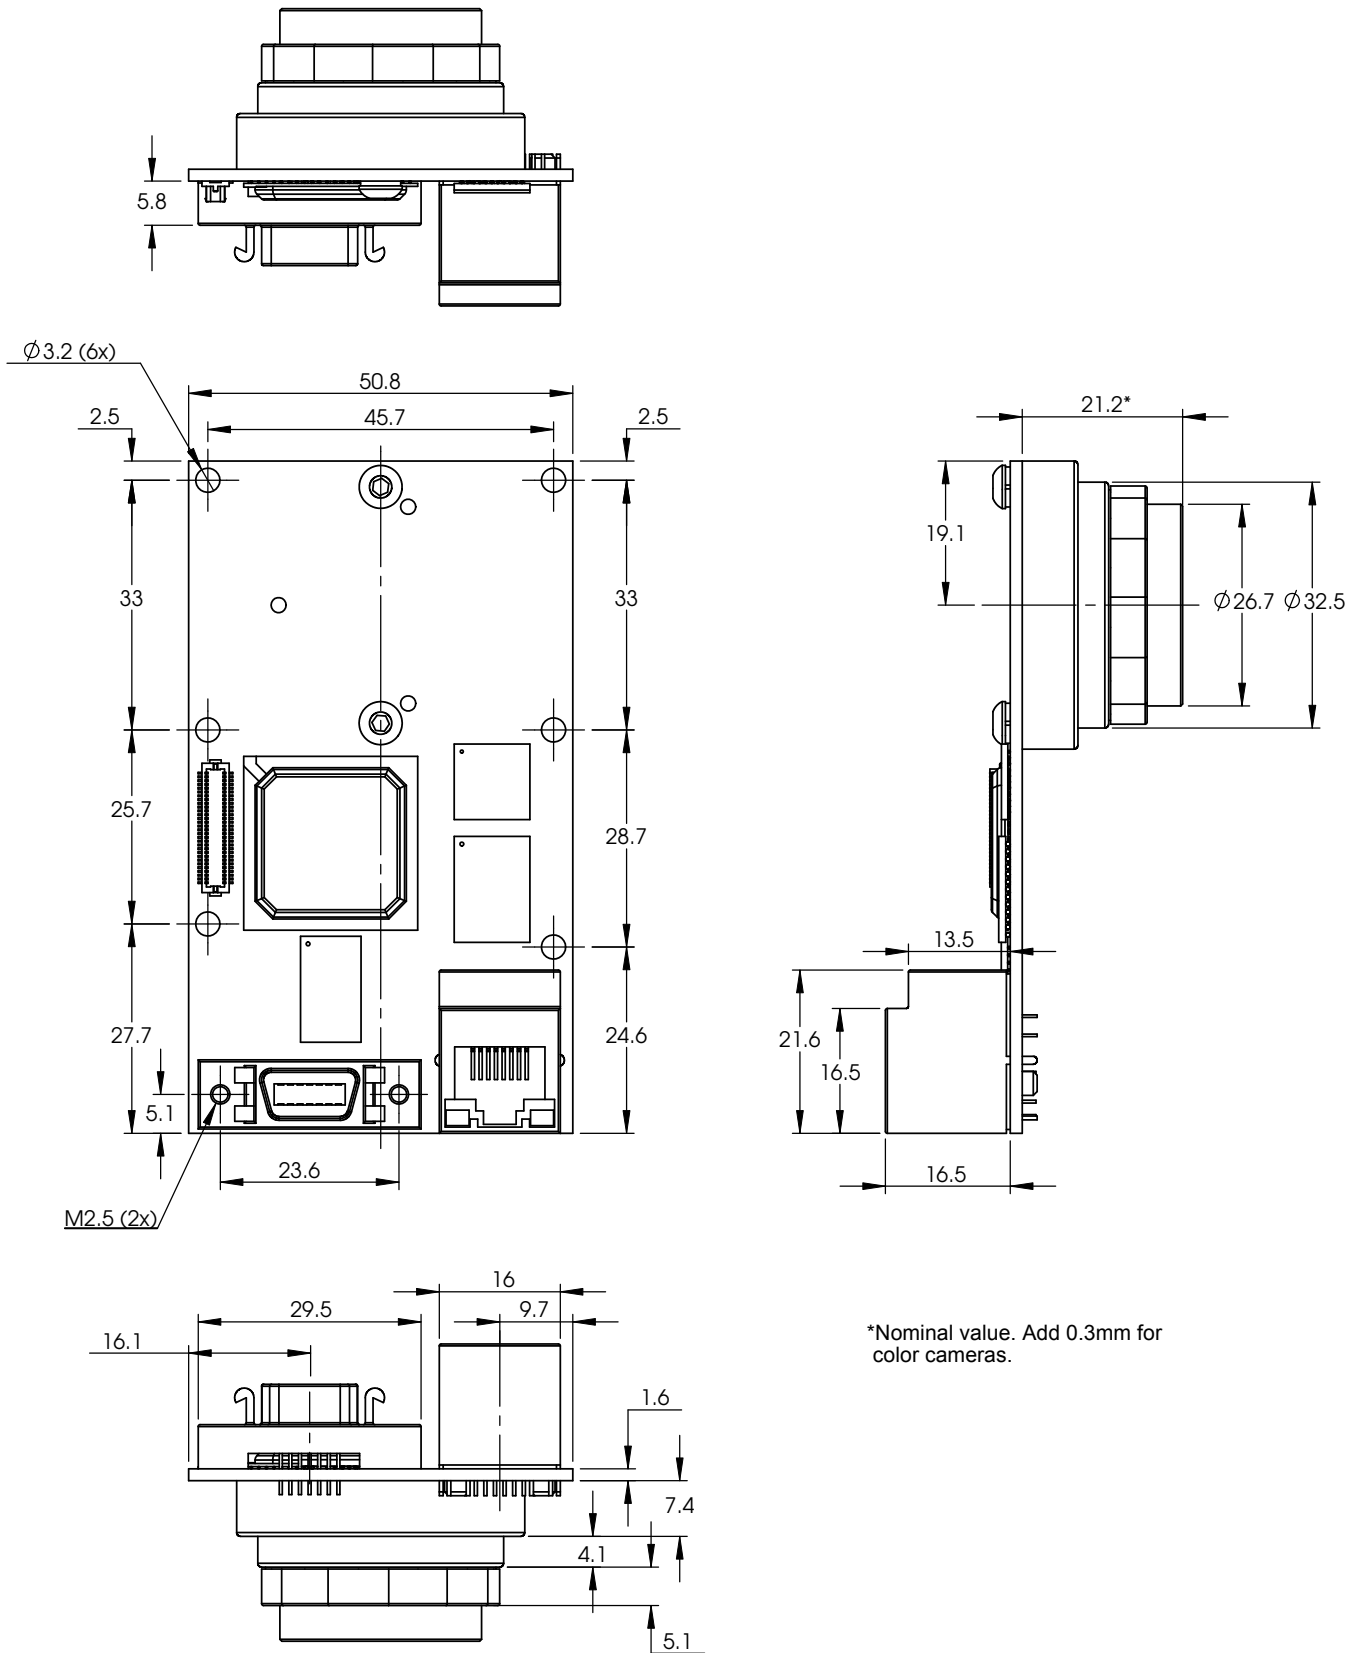

*Nominal value. Add 0.3mm for color cameras.

Prosilica GB660/GB660C

Options: Landscape - Right-angle connectors

*Nominal value. Add 0.3mm for color cameras.

Prosilica GB660V/GB660C-V

Options: Landscape - Vertical connectors