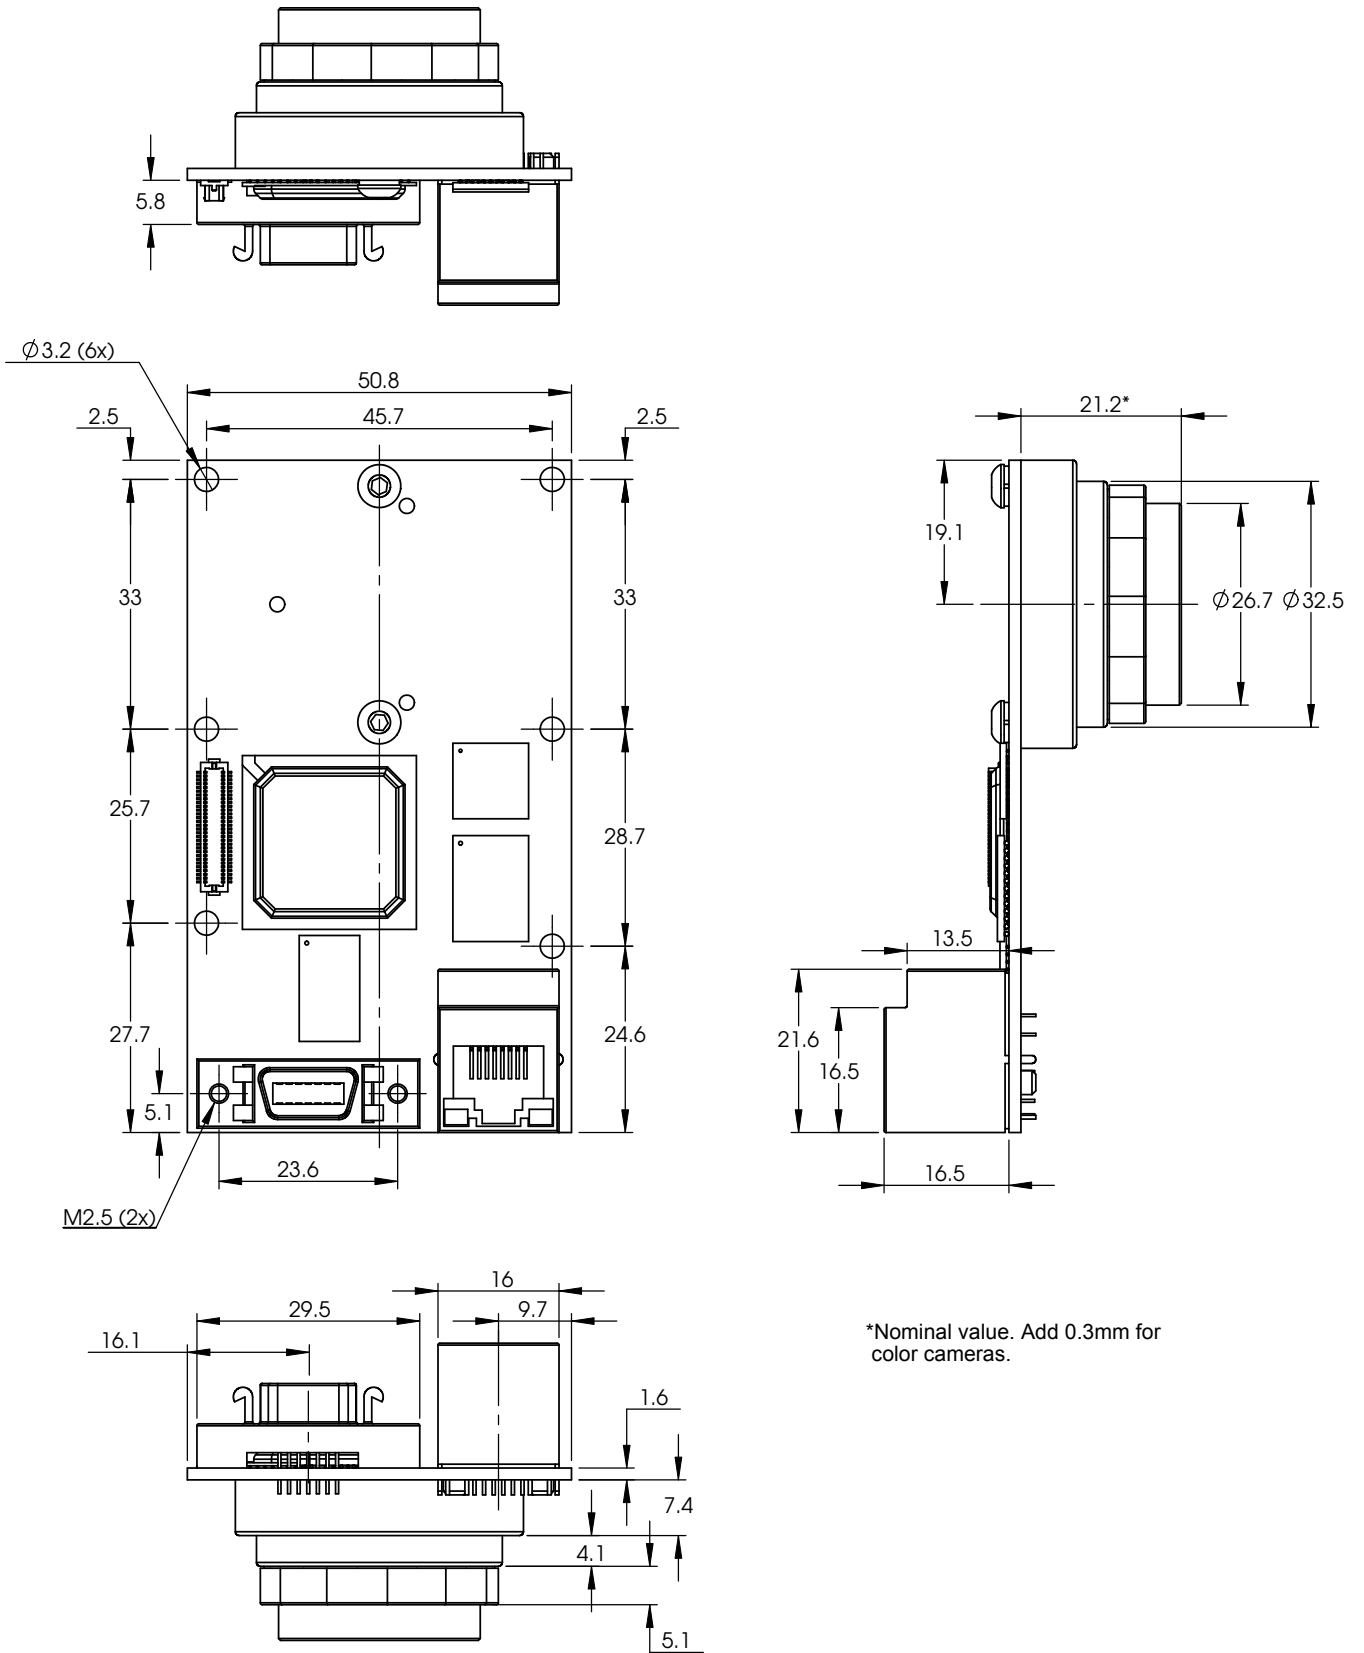

*Nominal value. Add 0.3mm for color cameras.

Prosilica GB650/GB650C

Options: Landscape - Right-angle connectors

*Nominal value. Add 0.3mm for color cameras.

Prosilica GB650V/GB650C-V

Options: Landscape - Vertical connectors

*Nominal value. Add 0.3mm for color cameras.

Prosilica GB650P/GB650C-P

Options: Portrait - Right-angle connectors

*Nominal value. Add 0.3mm for color cameras.

Prosilica GB650PV/GB650C-PV

Options: Portrait - Vertical connectors