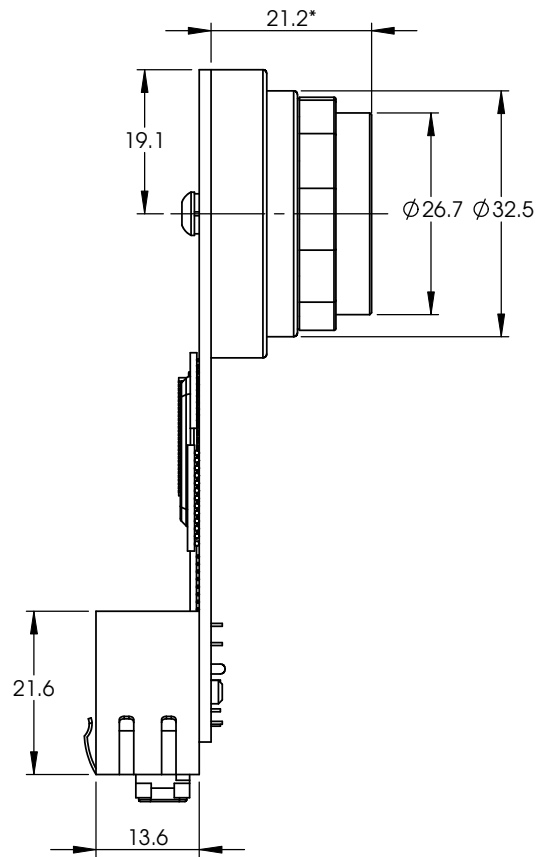

*Nominal value. Add 0.3mm for color cameras.

Prosilica GB650/GB650C

Options: Landscape - Right-angle connectors

*Nominal value. Add 0.3mm for color cameras.

Prosilica GB650V/GB650C-V

Options: Landscape - Vertical connectors

*Nominal value. Add 0.3mm for color cameras.

Prosilica GB650P/GB650C-P

Options: Portrait - Right-angle connectors

*Nominal value. Add 0.3mm for color cameras.

Prosilica GB650PV/GB650C-PV

Options: Portrait - Vertical connectors