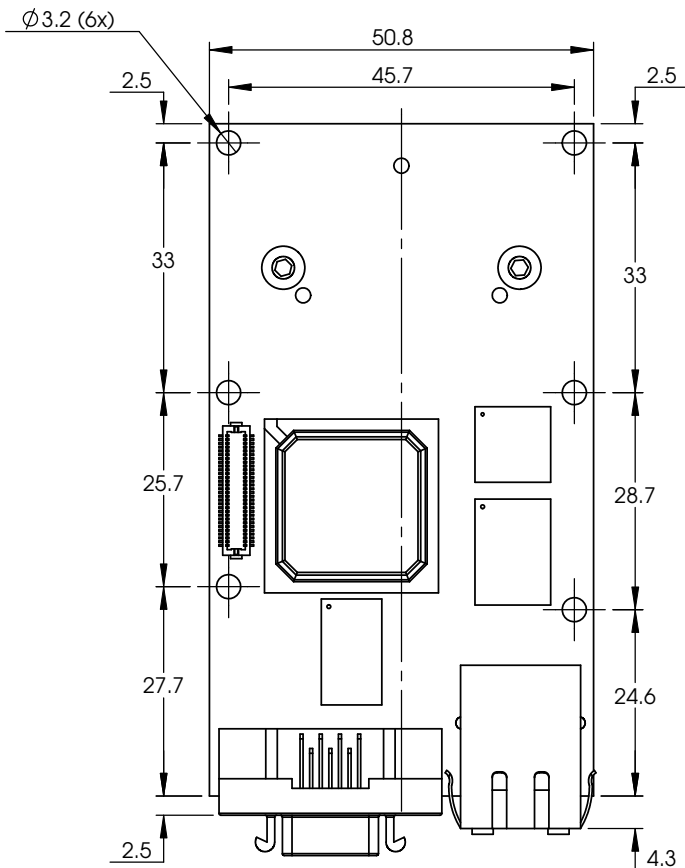

*Nominal value. Add 0.3mm for color cameras.

Prosilica GB650/GB650C

Options: Landscape - Right-angle connectors

*Nominal value. Add 0.3mm for color cameras.

Prosilica GB650V/GB650C-V

Options: Landscape - Vertical connectors

*Nominal value. Add 0.3mm for color cameras.

Prosilica GB650P/GB650C-P

Options: Portrait - Right-angle connectors

*Nominal value. Add 0.3mm for color cameras.

Prosilica GB650PV/GB650C-PV

Options: Portrait - Vertical connectors