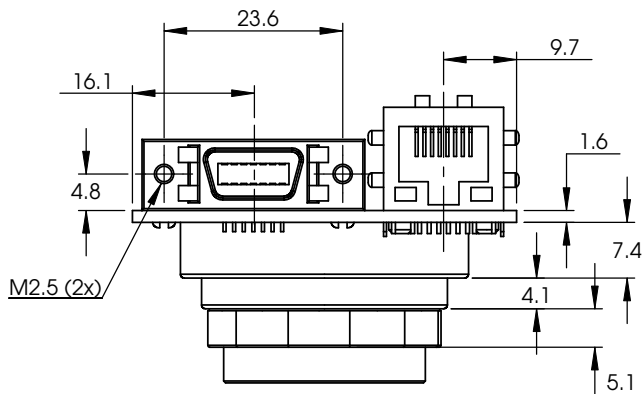

*Nominal value. Add 0.3mm for color cameras.

Prosilica GB650/GB650C

Options: Landscape - Right-angle connectors

*Nominal value. Add 0.3mm for color cameras.

Prosilica GB650V/GB650C-V

Options: Landscape - Vertical connectors

*Nominal value. Add 0.3mm for color cameras.

Prosilica GB650P/GB650C-P

Options: Portrait - Right-angle connectors

*Nominal value. Add 0.3mm for color cameras.

Prosilica GB650PV/GB650C-PV

Options: Portrait - Vertical connectors