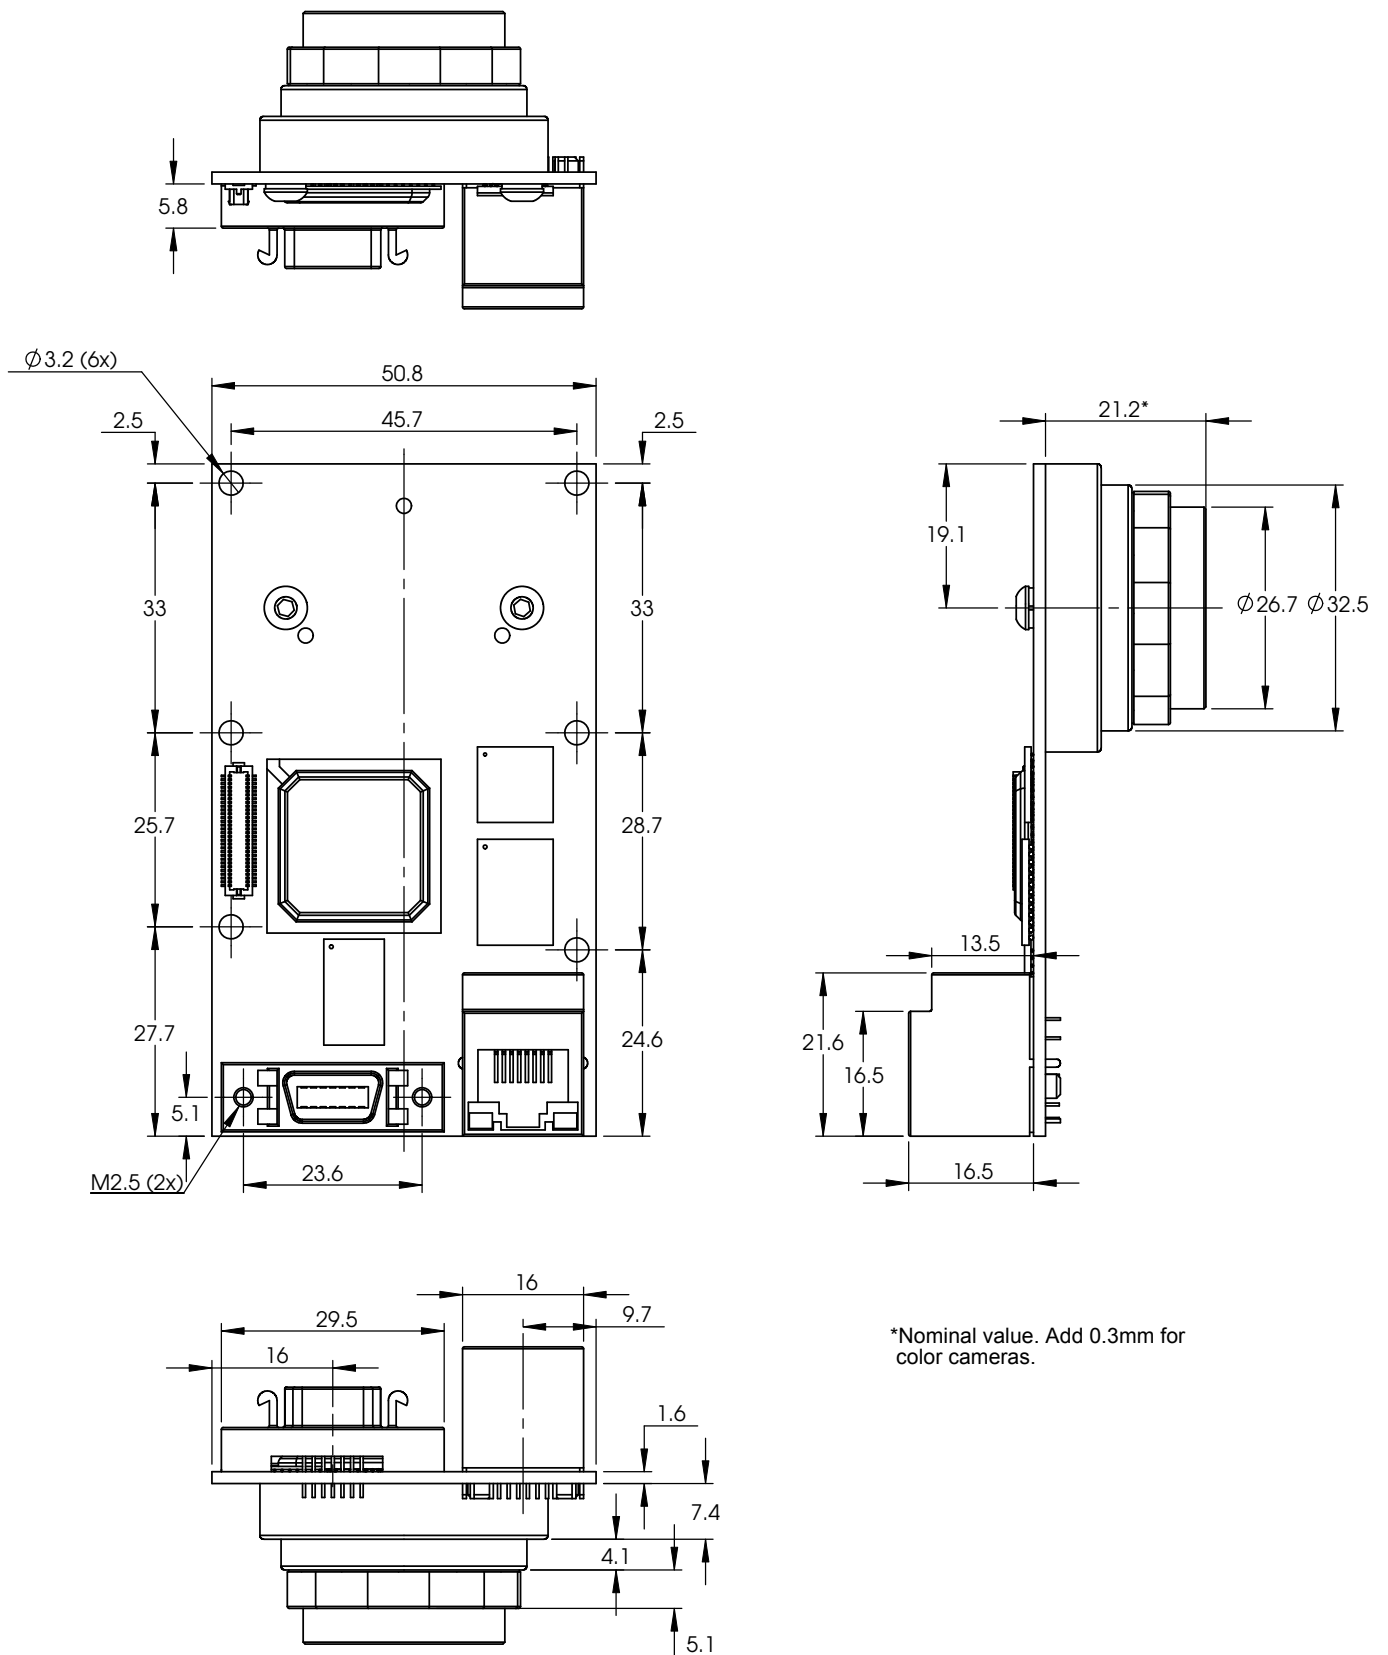

*Nominal value. Add 0.3mm for color cameras.

Prosilica GB650/GB650C

Options: Landscape - Right-angle connectors

*Nominal value. Add 0.3mm for color cameras.

Prosilica GB650V/GB650C-V

Options: Landscape - Vertical connectors

*Nominal value. Add 0.3mm for color cameras.

Prosilica GB650P/GB650C-P

Options: Portrait - Right-angle connectors

*Nominal value. Add 0.3mm for color cameras.

Prosilica GB650PV/GB650C-PV

Options: Portrait - Vertical connectors