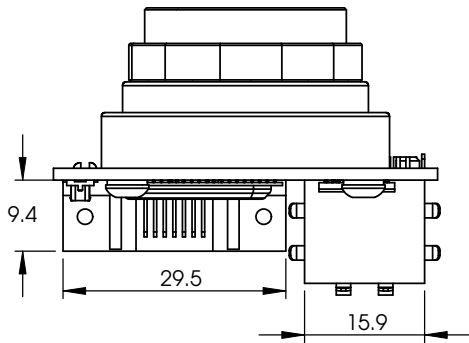

*Nominal value. Add 0.3mm for color cameras.

Prosilica GB650/GB650C

Options: Landscape - Right-angle connectors

*Nominal value. Add 0.3mm for color cameras.

Prosilica GB650V/GB650C-V

Options: Landscape - Vertical connectors

*Nominal value. Add 0.3mm for color cameras.

Prosilica GB650P/GB650C-P

Options: Portrait - Right-angle connectors

*Nominal value. Add 0.3mm for color cameras.

Prosilica GB650PV/GB650C-PV

Options: Portrait - Vertical connectors