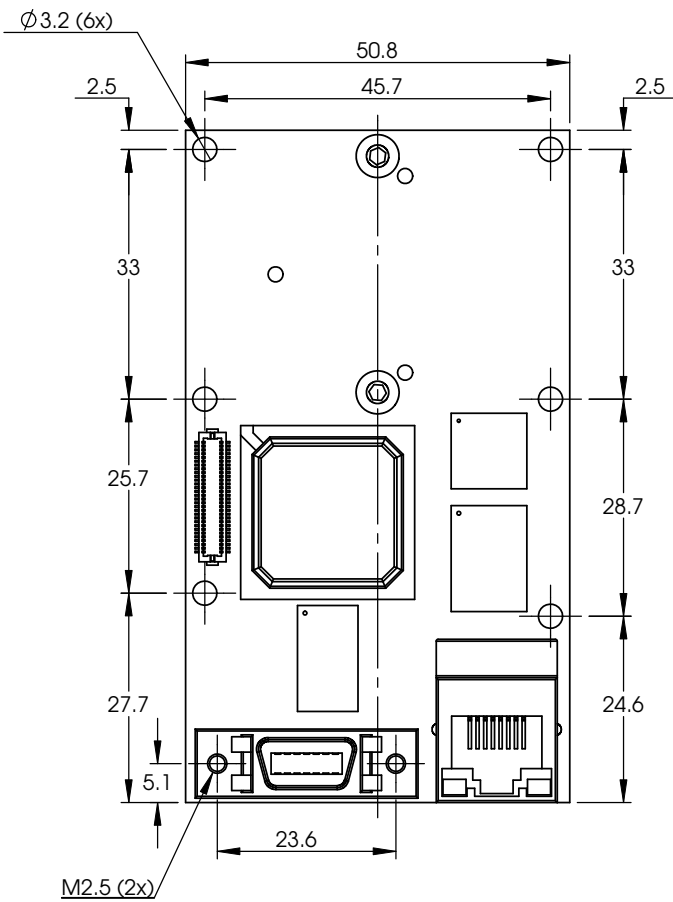

*Nominal value. Add 0.3mm for color cameras.

Prosilica GB2450/GB2450C

Options: Landscape - Right-angle connectors

*Nominal value. Add 0.3mm for color cameras.

Prosilica GB2450V/GB2450C-V

Options: Landscape - Vertical connectors