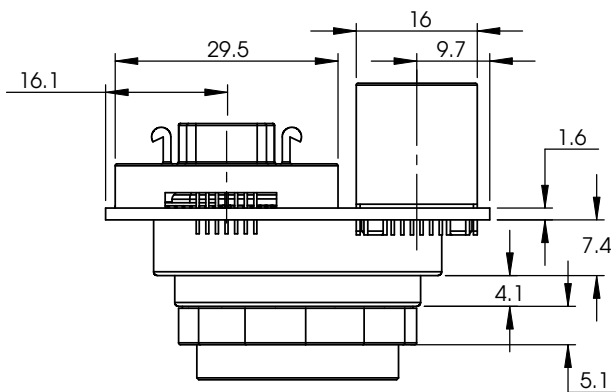

*Nominal value. Add 0.3mm for color cameras.

Prosilica GB2450/GB2450C

Options: Landscape - Right-angle connectors

*Nominal value. Add 0.3mm for color cameras.

Prosilica GB2450V/GB2450C-V

Options: Landscape - Vertical connectors