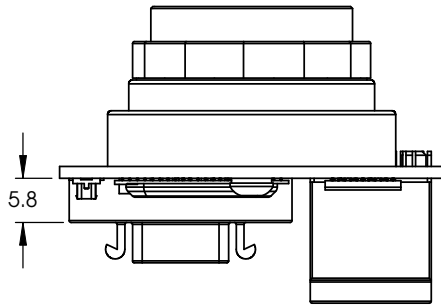

*Nominal value. Add 0.3mm for color cameras.

Prosilica GB2450/GB2450C

Options: Landscape - Right-angle connectors

*Nominal value. Add 0.3mm for color cameras.

Prosilica GB2450V/GB2450C-V

Options: Landscape - Vertical connectors