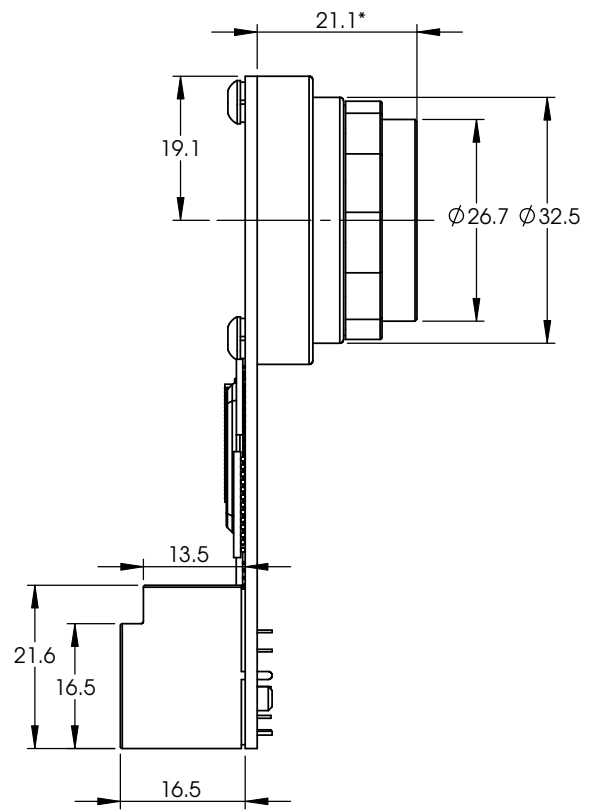

*Nominal value. Add 0.3mm for color cameras.

Prosilica GB2450/GB2450C

Options: Landscape - Right-angle connectors

*Nominal value. Add 0.3mm for color cameras.

Prosilica GB2450V/GB2450C-V

Options: Landscape - Vertical connectors