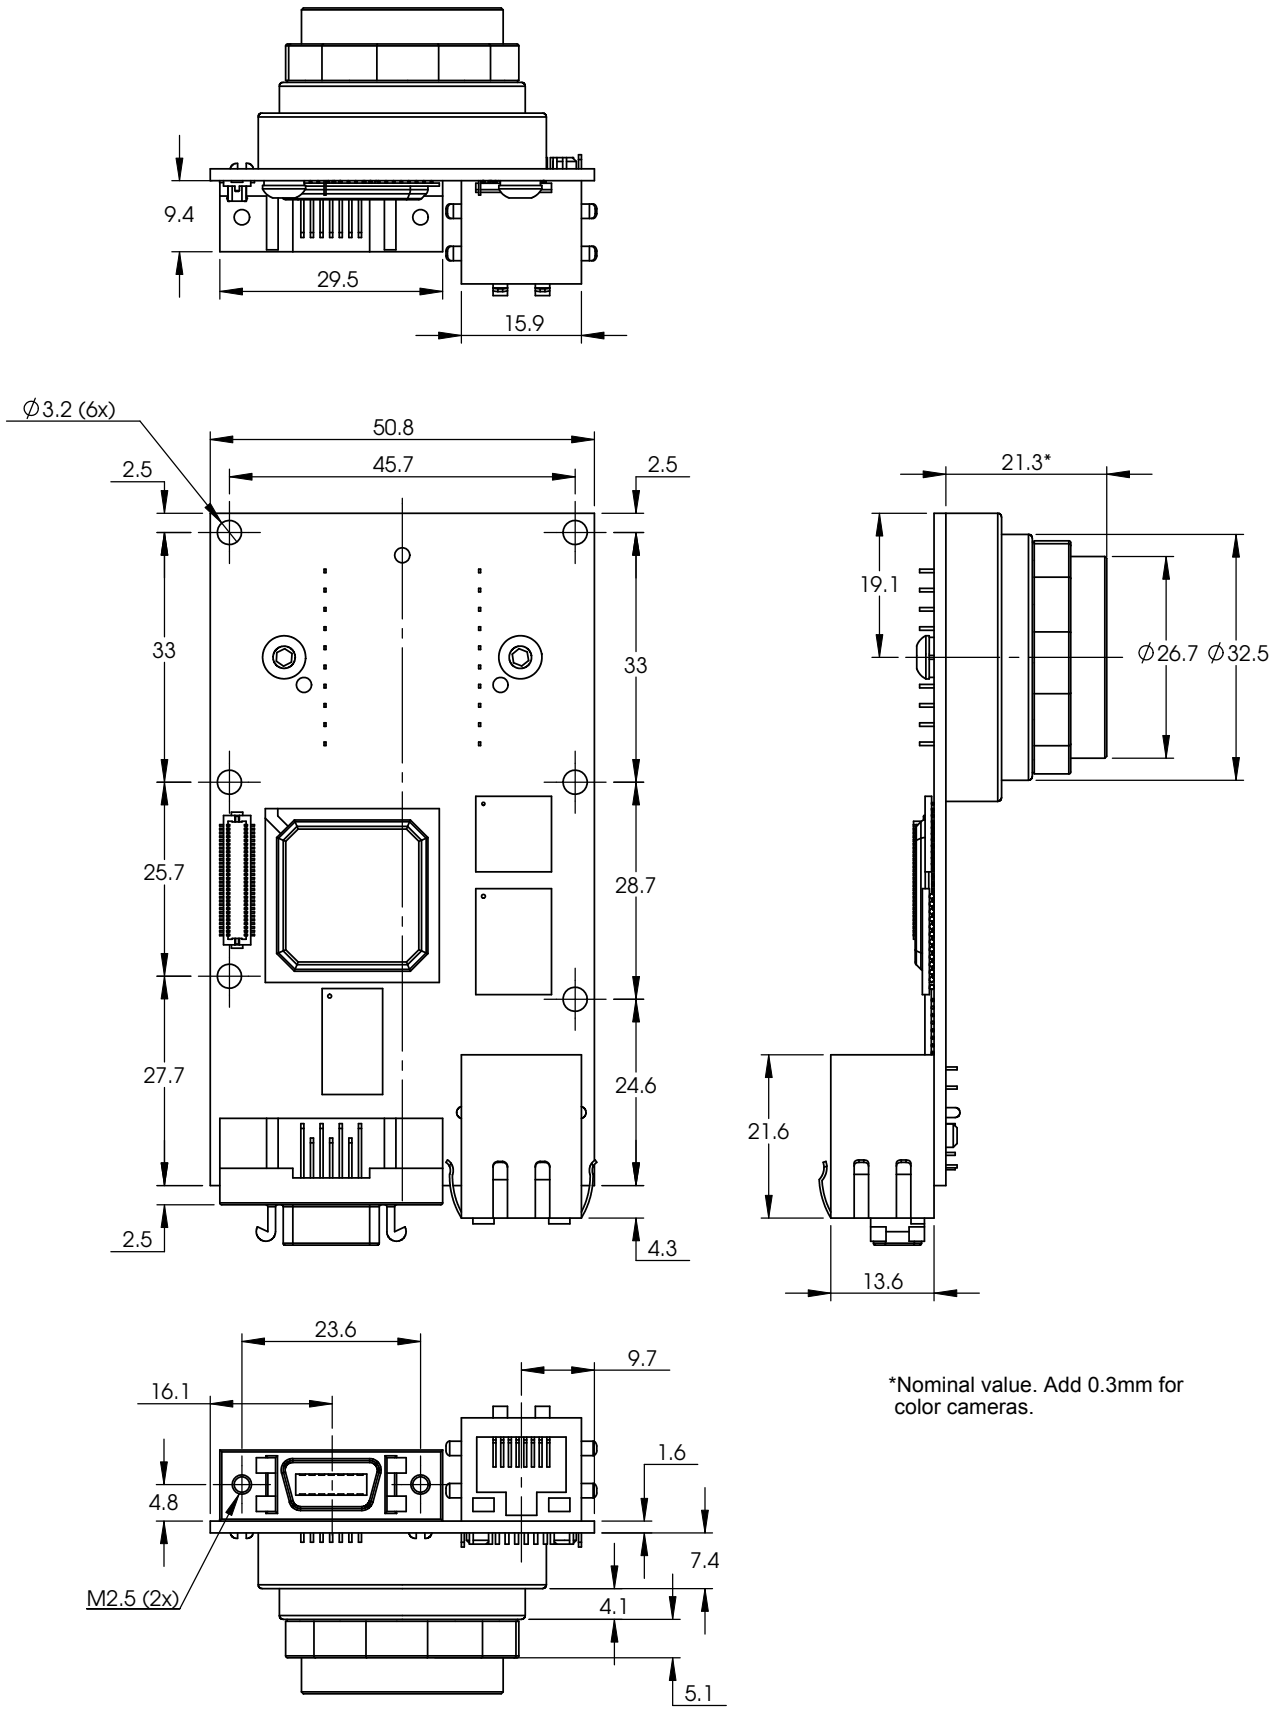

*Nominal value. Add 0.3mm for color cameras.

Prosilica GB1380/GB1380C

Options: Landscape - Right-angle connectors

*Nominal value. Add 0.3mm for color cameras.

Prosilica GB1380V/GB1380C-V

Options: Landscape - Vertical connectors

*Nominal value. Add 0.3mm for color cameras.

Prosilica GB1380P/GB1380C-P

Options: Portrait - Right-angle connectors

*Nominal value. Add 0.3mm for color cameras.

Prosilica GB1380PV/GB1380C-PV

Options: Portrait - Vertical connectors