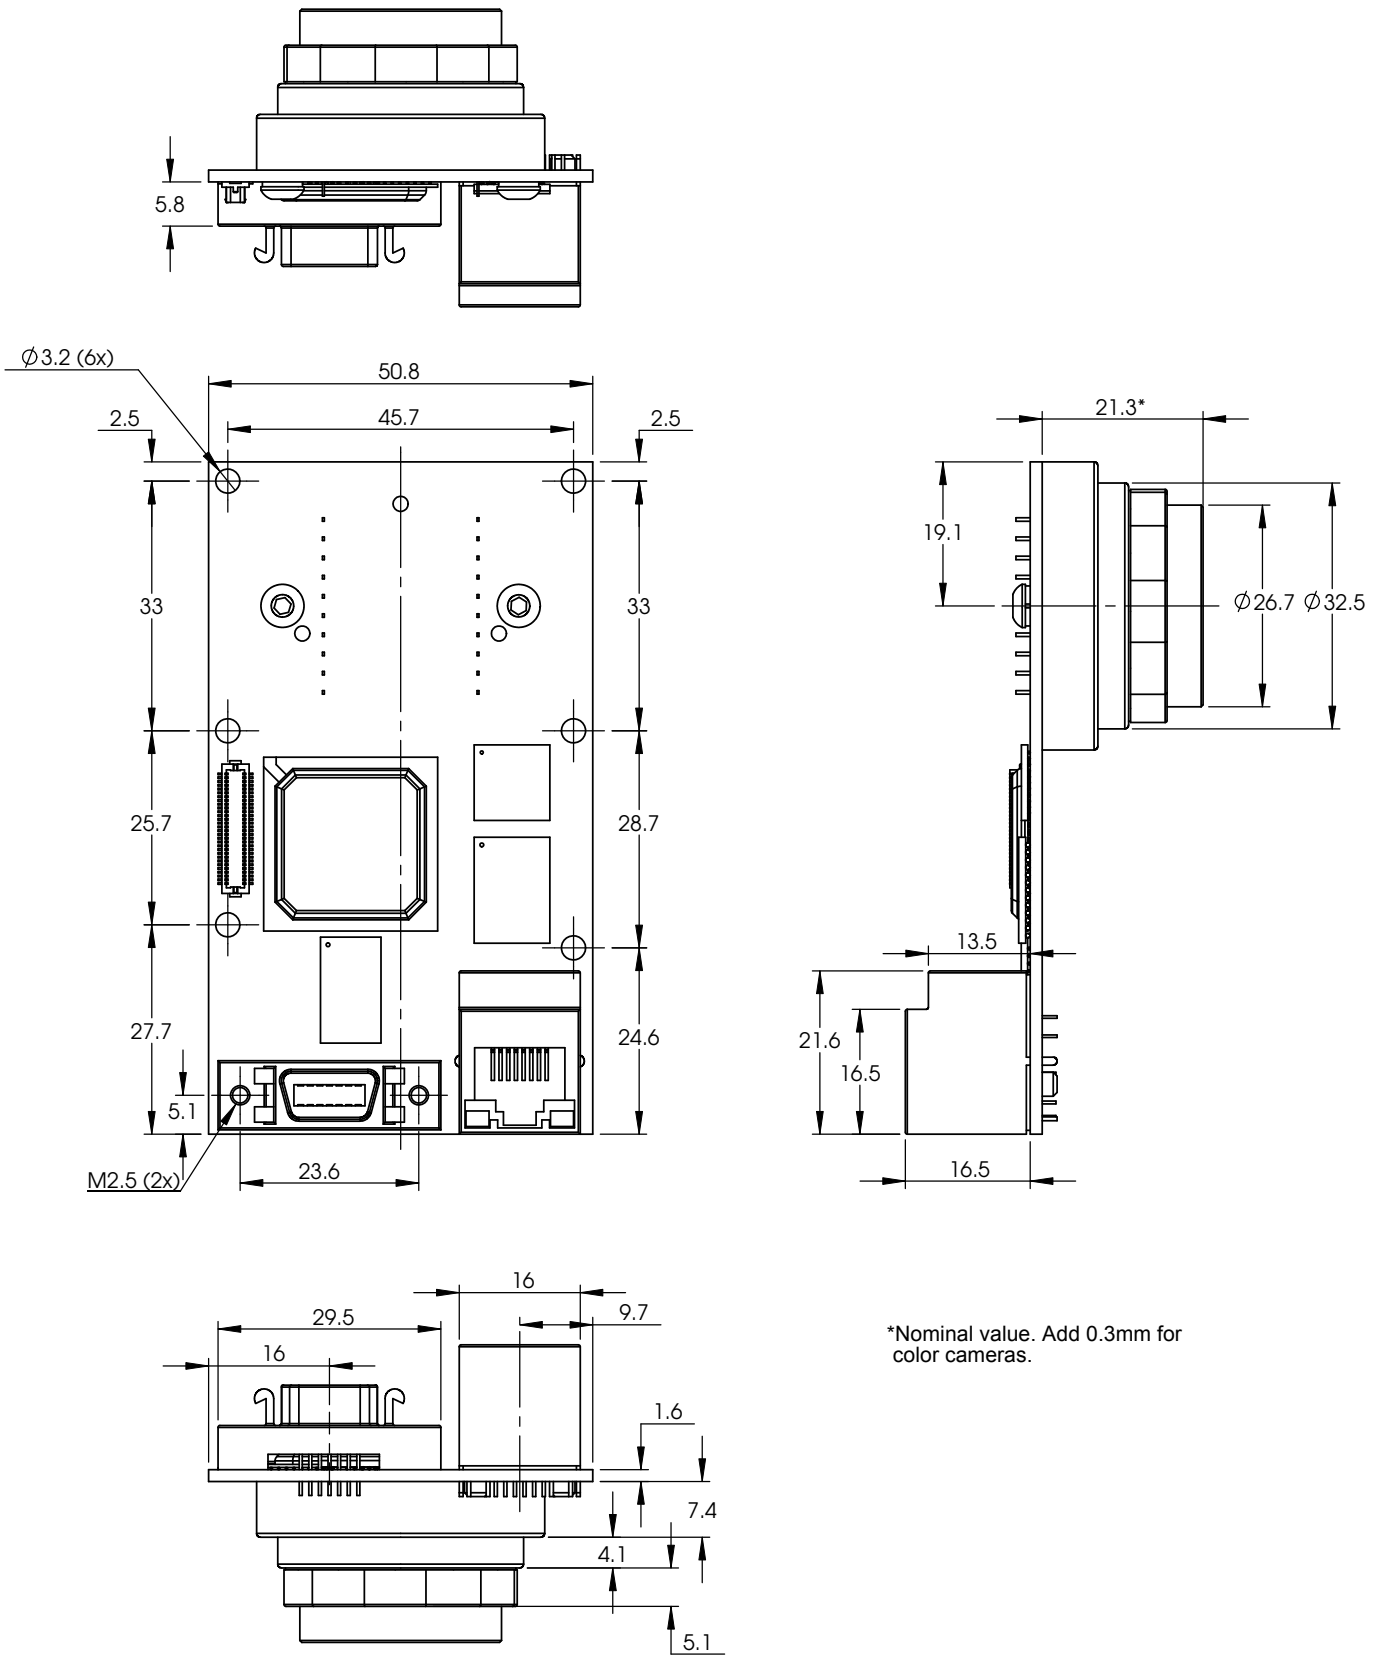

*Nominal value. Add 0.3mm for color cameras.

Prosilica GB1380/GB1380C

Options: Landscape - Right-angle connectors

*Nominal value. Add 0.3mm for color cameras.

Prosilica GB1380V/GB1380C-V

Options: Landscape - Vertical connectors

*Nominal value. Add 0.3mm for color cameras.

Prosilica GB1380P/GB1380C-P

Options: Portrait - Right-angle connectors

*Nominal value. Add 0.3mm for color cameras.

Prosilica GB1380PV/GB1380C-PV

Options: Portrait - Vertical connectors