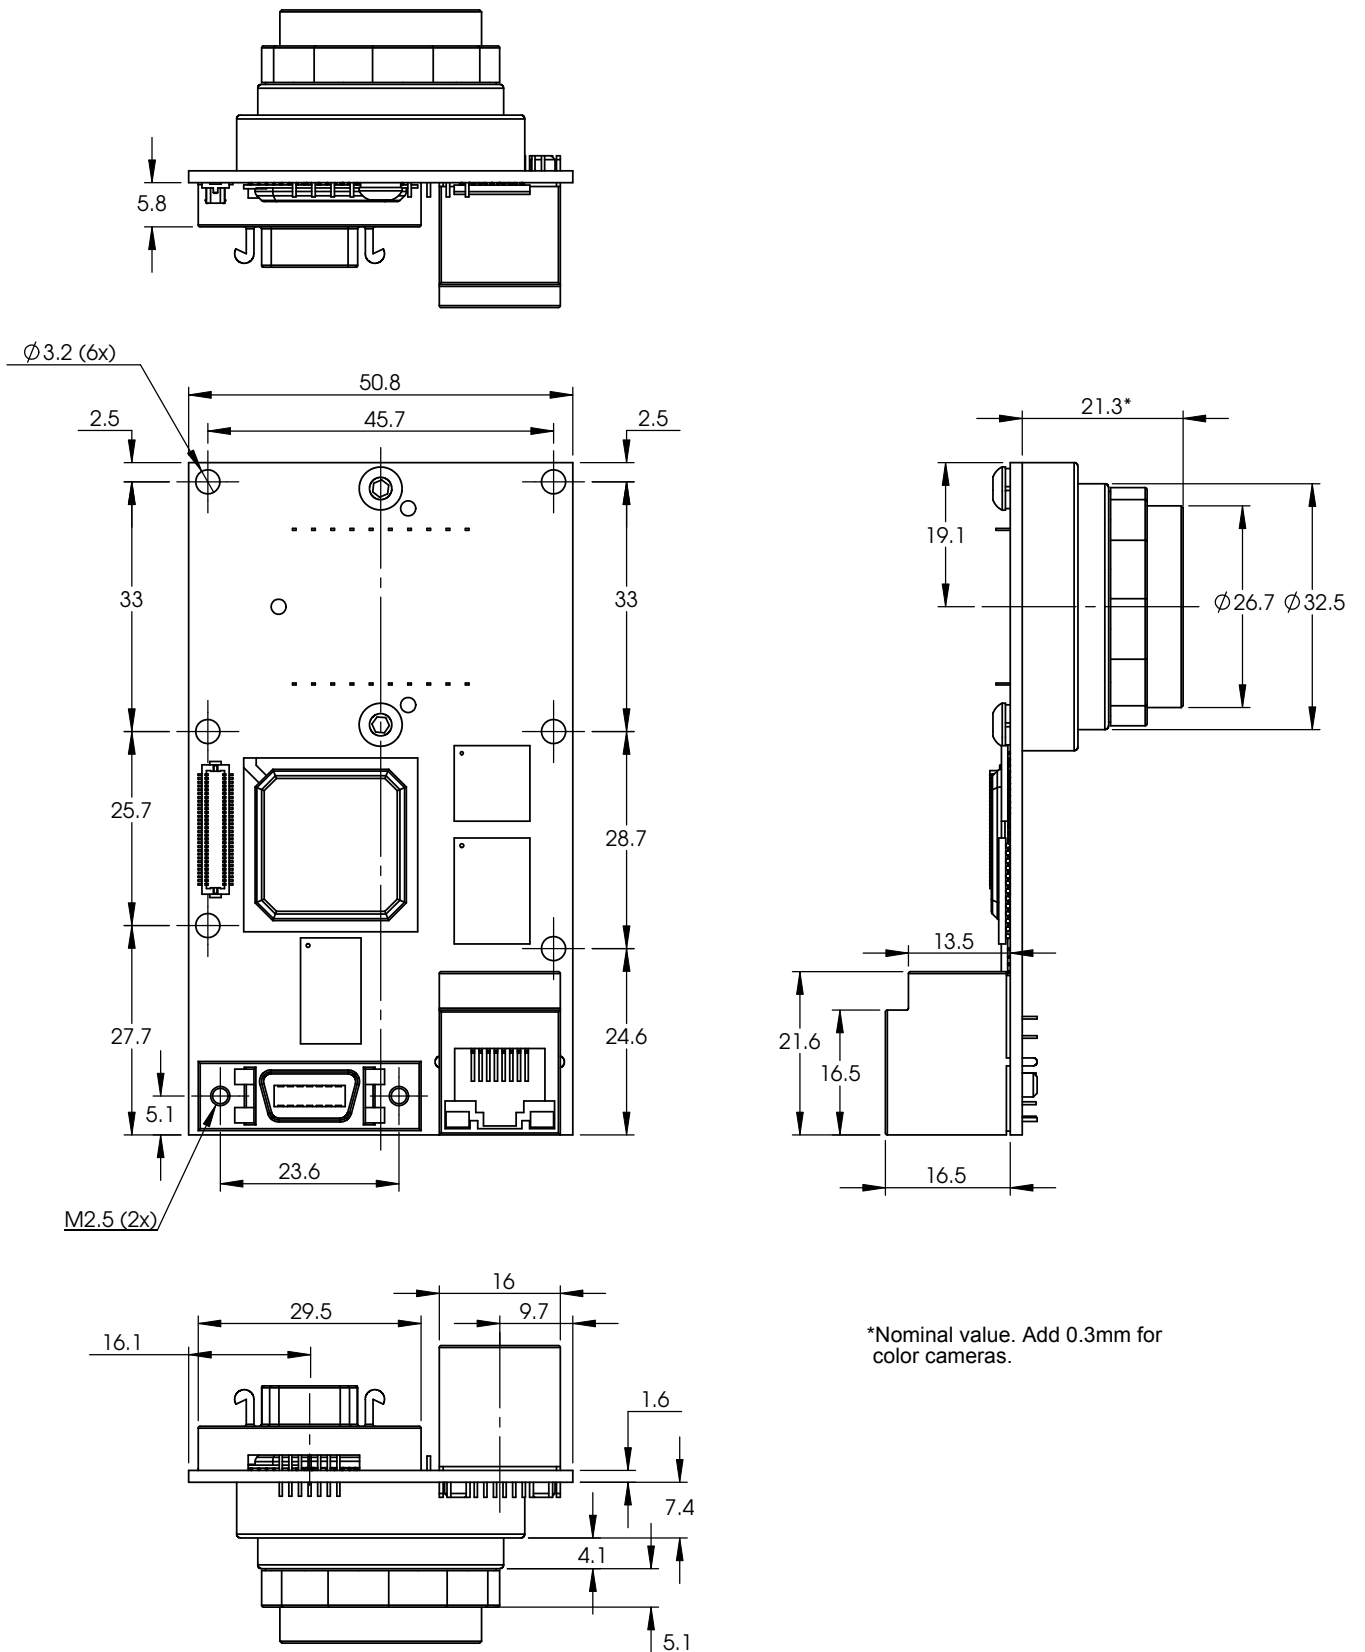

*Nominal value. Add 0.3mm for color cameras.

Prosilica GB1380/GB1380C

Options: Landscape - Right-angle connectors

*Nominal value. Add 0.3mm for color cameras.

Prosilica GB1380V/GB1380C-V

Options: Landscape - Vertical connectors

*Nominal value. Add 0.3mm for color cameras.

Prosilica GB1380P/GB1380C-P

Options: Portrait - Right-angle connectors

*Nominal value. Add 0.3mm for color cameras.

Prosilica GB1380PV/GB1380C-PV

Options: Portrait - Vertical connectors