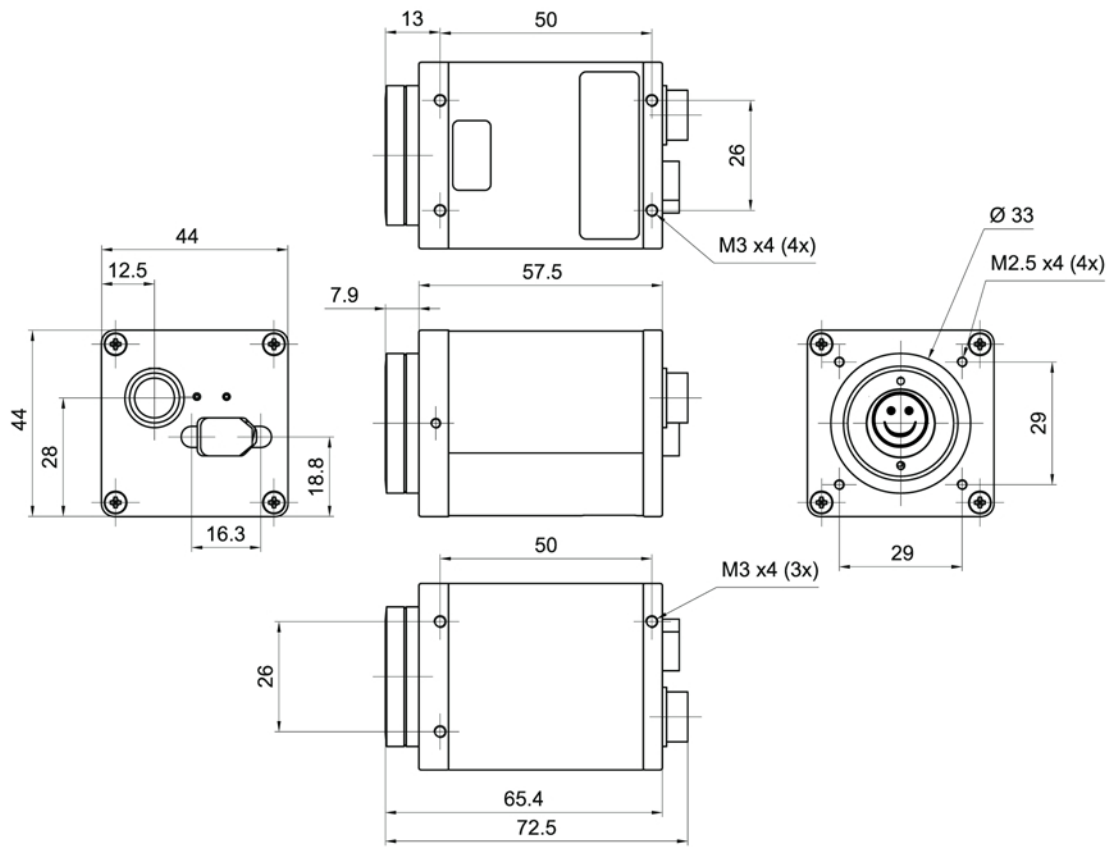

## Oscar standard housing

Body size: 72.5 mm x 44 mm x 44 mm (L x W x H)  
Mass: 170 g (without lens)