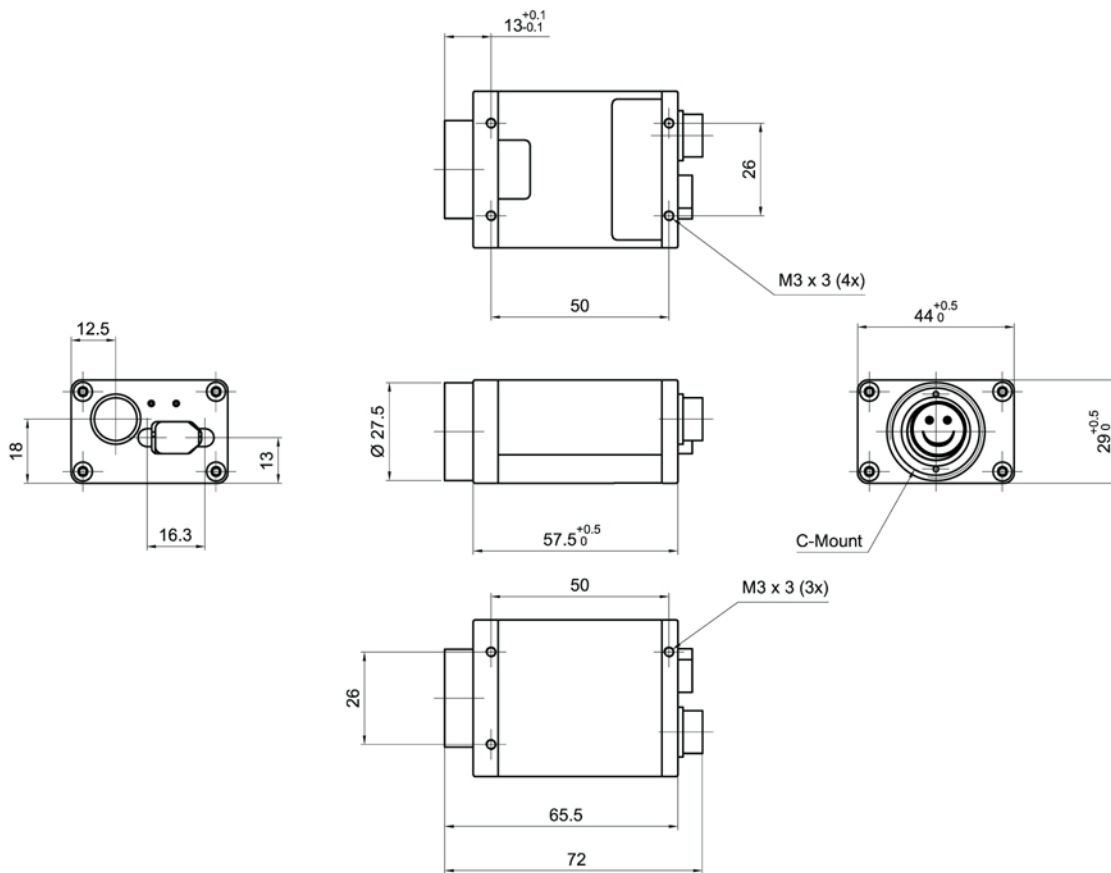

MARLIN standard housing

Body size: 72 mm x 44 mm x 29 mm (L x W x H)
Mass: 120 g (without lens)