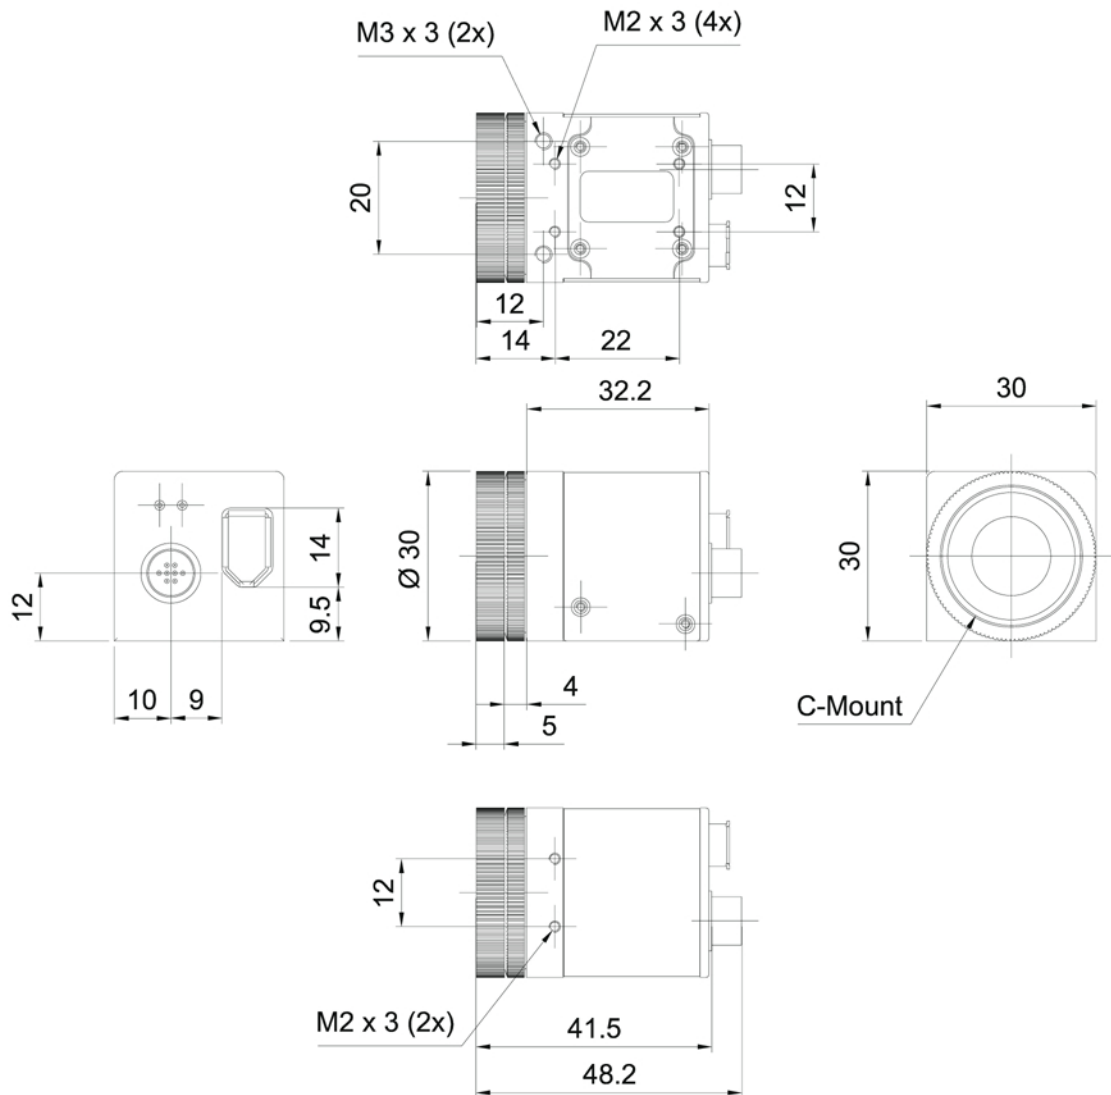

# Guppy standard housing

Body size: 48.2 mm x 30 mm x 30 mm (L x W x H)  
Mass: 50 g (without lens)