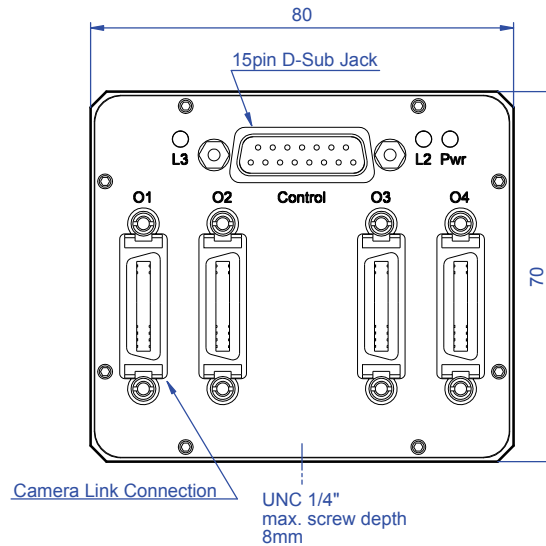

Camera dimensions

Bonito CL-400 B/C (C-Mount)

Figure 2: Camera dimensions: **Bonito CL-400 B/C** C-Mount (front/side)

Bonito CL-400 B/C (EF-Mount)

Figure 3: Camera dimensions: **Bonito CL-400 B/C** EF-Mount (front/side)

Bonito CL-400 B/C (F-Mount)

Figure 4: Camera dimensions: **Bonito CL-400 B/C** F-Mount (front/side)

Back view of Bonito CL-400 B/C (C-/F-Mount)

Figure 5: Bonito CL-400 B/C F-Mount (back)

LEDs	Color	Description
Pwr	Green	Power indicator
L2	Red	Camera operational indicator
L3	Red	Exposure indicator

Figure 6: LEDs

Connectors	Description
Control	12 V DC power supply, RS-232, optocoupler inputs and outputs
O1	Camera link channel A (left) medium/full
O2	Camera link channel A (left) base
O3	Camera link channel B (right) medium/full
O4	Camera link channel B (right) base

Figure 7: Connectors

Back view of Bonito CL-400B 200fps

Figure 8: Bonito CL-400 B/C F-Mount (back)

LEDs	Color	Description
Pwr	Green	Power indicator
L2	Red	Camera operational indicator
L3	Red	Exposure indicator