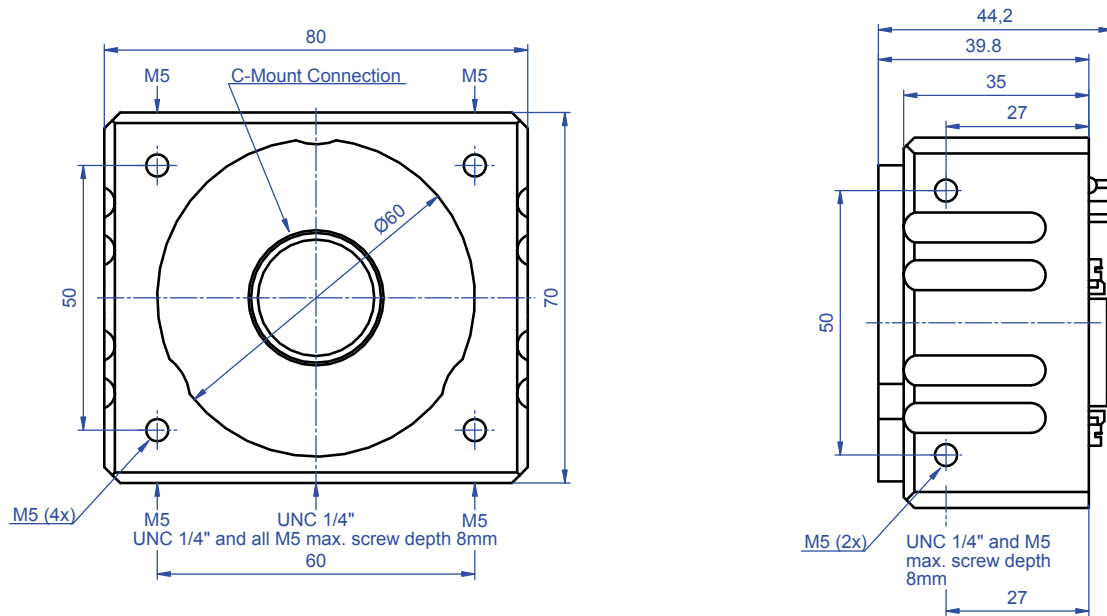

Camera dimensions

Bonito CL-400 B/C (C-Mount)

Figure 2: Camera dimensions: **Bonito CL-400 B/C** C-Mount (front/side)

Bonito CL-400 B/C (EF-Mount)

Figure 3: Camera dimensions: **Bonito CL-400 B/C** EF-Mount (front/side)

Bonito CL-400 B/C (F-Mount)

Figure 4: Camera dimensions: **Bonito CL-400 B/C** F-Mount (front/side)

Back view of Bonito CL-400 B/C (C-/F-Mount)

Figure 5: Bonito CL-400 B/C F-Mount (back)

LEDs	Color	Description
Pwr	Green	Power indicator
L2	Red	Camera operational indicator
L3	Red	Exposure indicator

Figure 6: LEDs

Connectors	Description
Control	12 V DC power supply, RS-232, optocoupler inputs and outputs
O1	Camera link channel A (left) medium/full
O2	Camera link channel A (left) base
O3	Camera link channel B (right) medium/full
O4	Camera link channel B (right) base