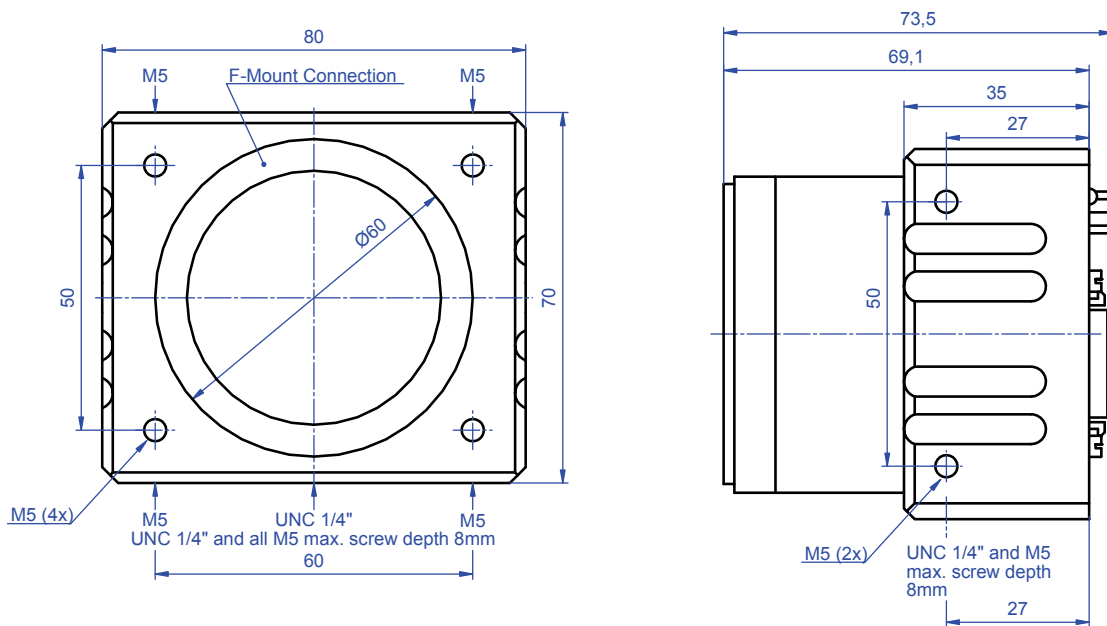

Camera dimensions

Bonito CL-400 B/C (C-Mount)

Figure 2: Camera dimensions: **Bonito CL-400 B/C** C-Mount (front/side)

Bonito CL-400 B/C (EF-Mount)

Figure 3: Camera dimensions: **Bonito CL-400 B/C** EF-Mount (front/side)

Bonito CL-400 B/C (F-Mount)

Figure 4: Camera dimensions: **Bonito CL-400 B/C** F-Mount (front/side)

Back view of Bonito CL-400 B/C (C-/F-Mount)

Figure 5: Bonito CL-400 B/C F-Mount (back)

LEDs	Color	Description
Pwr	Green	Power indicator
L2	Red	Camera operational indicator
L3	Red	Exposure indicator

Figure 6: LEDs

Connectors	Description
Control	12 V DC power supply, RS-232, optocoupler inputs and outputs
O1	Camera link channel A (left) medium/full
O2	Camera link channel A (left) base
O3	Camera link channel B (right) medium/full
O4	Camera link channel B (right) base