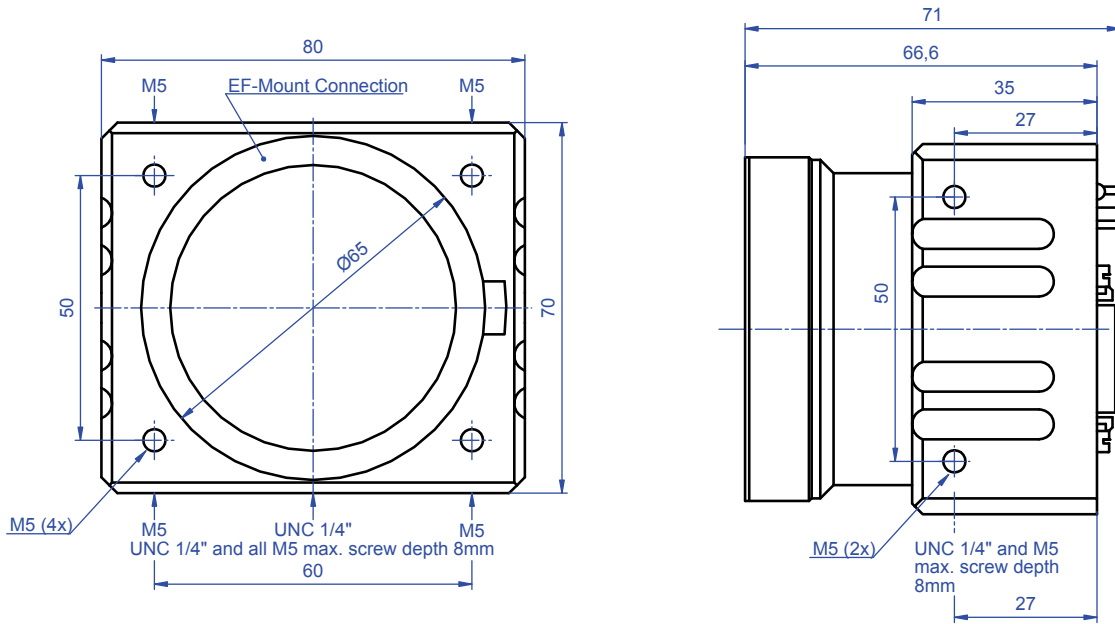

Camera dimensions

Bonito CL-400 B/C (C-Mount)

Figure 2: Camera dimensions: **Bonito CL-400 B/C** C-Mount (front/side)

Bonito CL-400 B/C (EF-Mount)

Figure 3: Camera dimensions: **Bonito CL-400 B/C** EF-Mount (front/side)

Bonito CL-400 B/C (F-Mount)

Figure 4: Camera dimensions: **Bonito CL-400 B/C** F-Mount (front/side)

Back view of Bonito CL-400 B/C (C-/F-Mount)

Figure 5: Bonito CL-400 B/C F-Mount (back)

LEDs	Color	Description
Pwr	Green	Power indicator
L2	Red	Camera operational indicator
L3	Red	Exposure indicator

Figure 6: LEDs

Connectors	Description
Control	12 V DC power supply, RS-232, optocoupler inputs and outputs
O1	Camera link channel A (left) medium/full
O2	Camera link channel A (left) base
O3	Camera link channel B (right) medium/full
O4	Camera link channel B (right) base