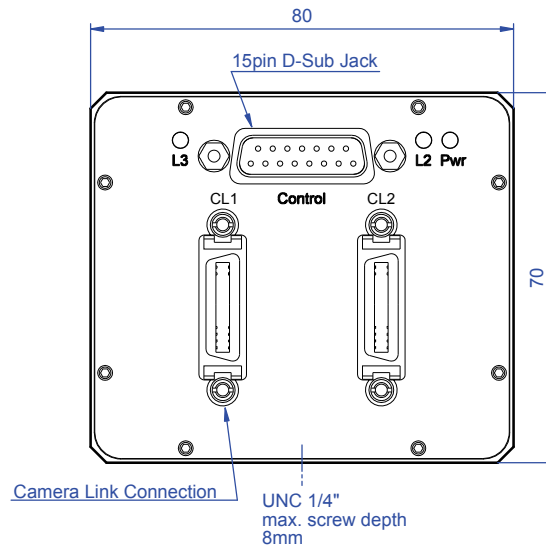

Bonito CL-400 B/C (F-Mount)

Figure 4: Camera dimensions: **Bonito CL-400 B/C** F-Mount (front/side)

Back view of Bonito CL-400 B/C (C-/F-Mount)

Figure 5: Bonito CL-400 B/C F-Mount (back)

LEDs	Color	Description
Pwr	Green	Power indicator
L2	Red	Camera operational indicator
L3	Red	Exposure indicator

Figure 6: LEDs

Connectors	Description
Control	12 V DC power supply, RS-232, optocoupler inputs and outputs
O1	Camera link channel A (left) medium/full
O2	Camera link channel A (left) base
O3	Camera link channel B (right) medium/full
O4	Camera link channel B (right) base

Figure 7: Connectors

Back view of Bonito CL-400B 200fps

Figure 8: Bonito CL-400 B/C F-Mount (back)

LEDs	Color	Description
Pwr	Green	Power indicator
L2	Red	Camera operational indicator
L3	Red	Exposure indicator

Figure 9: LEDs