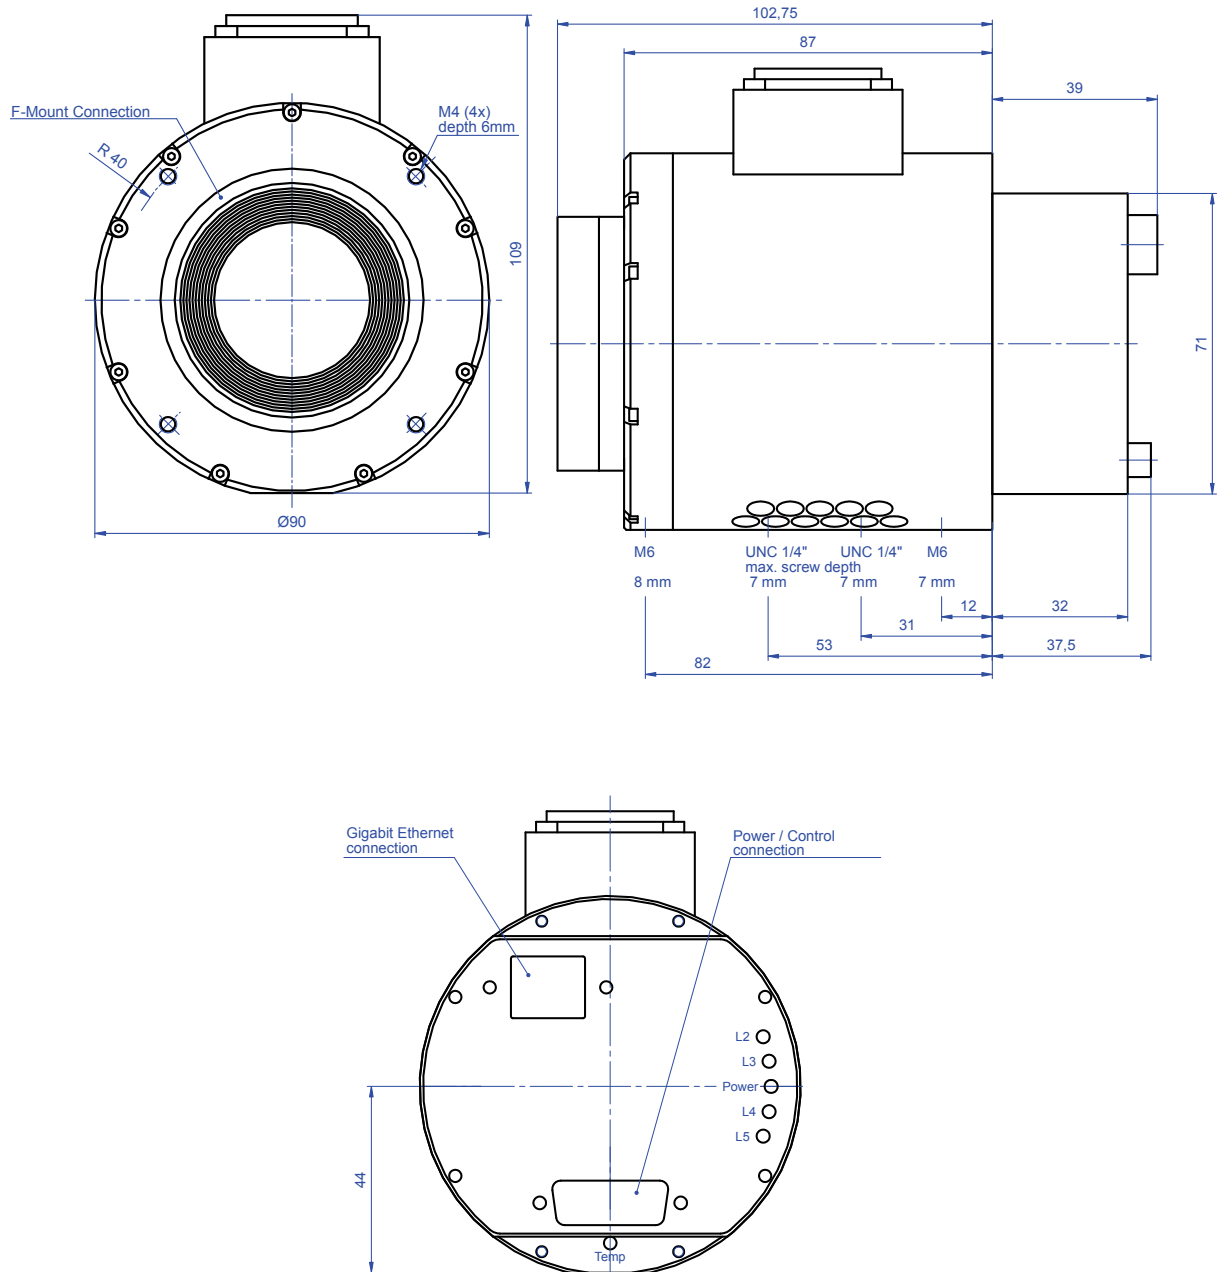

Camera dimensions

Bigeye P-132B

Figure 6: Camera dimensions: Bigeye P-132B (front/side/back)

| LED | Color | Description |
|-------|-------|-------------------------|
| L2 | Red | Camera is operational |
| L3 | Red | Image-on-demand mode |
| Power | Green | Power indicator |
| L4 | Red | Exposure input activity |
| L5 | Red | Frame output activity |

Table 7: Description of LEDs: Bigeye P-132 B

Bigeye P-132B/C Cool and P-132B Solar Cool

Figure 7: Camera dimensions: Bigeye P-132B/C Cool and P-132B Solar Cool (front/side/back)

| LED | Color | Description |
|-------|-------|---|
| L2 | Red | Camera is operational |
| L3 | Red | Temperature state (same function as Temp LED) |
| Power | Green | Power indicator |
| L4 | Red | Exposure input activity |
| L5 | Red | Frame output activity |
| Temp | Red | Cooling process of the camera as long as the 250 K (approx. – 20 °C) is not achieved. If this LED also shines during operation, the ambient temperature of the camera is eventually too high or the air flow is hindered (e.g. by covered ventilation holes). |

Table 8: Description of LEDs: Bigeye P-132 B/C Cool and P-132B Solar Cool

Bigeye P-629B Cool / Solar Cool

Figure 8: Camera dimensions: Bigeye P-629B Cool / Solar Cool (front/side/back)

| LED | Color | Description |
|-------|-------|---|
| L2 | Red | Camera is operational |
| L3 | Red | Temperature state (same function as Temp LED) |
| Power | Green | Power indicator |
| L4 | Red | Exposure input activity |
| L5 | Red | Frame output activity |
| Temp | Red | Cooling process of the camera as long as the 250 K (approx. – 20 °C) is not achieved. If this LED also shines during operation, the ambient temperature of the camera is eventually too high or the air flow is hindered (e.g. by covered ventilation holes). |

Table 9: Description of LEDs: Bigeye P-132 B/C Cool and P-132B Solar Cool

Bigeye P-1100B/C Cool

Figure 9: Camera dimensions: Bigeye P-1100B/C Cool (front/side/back)