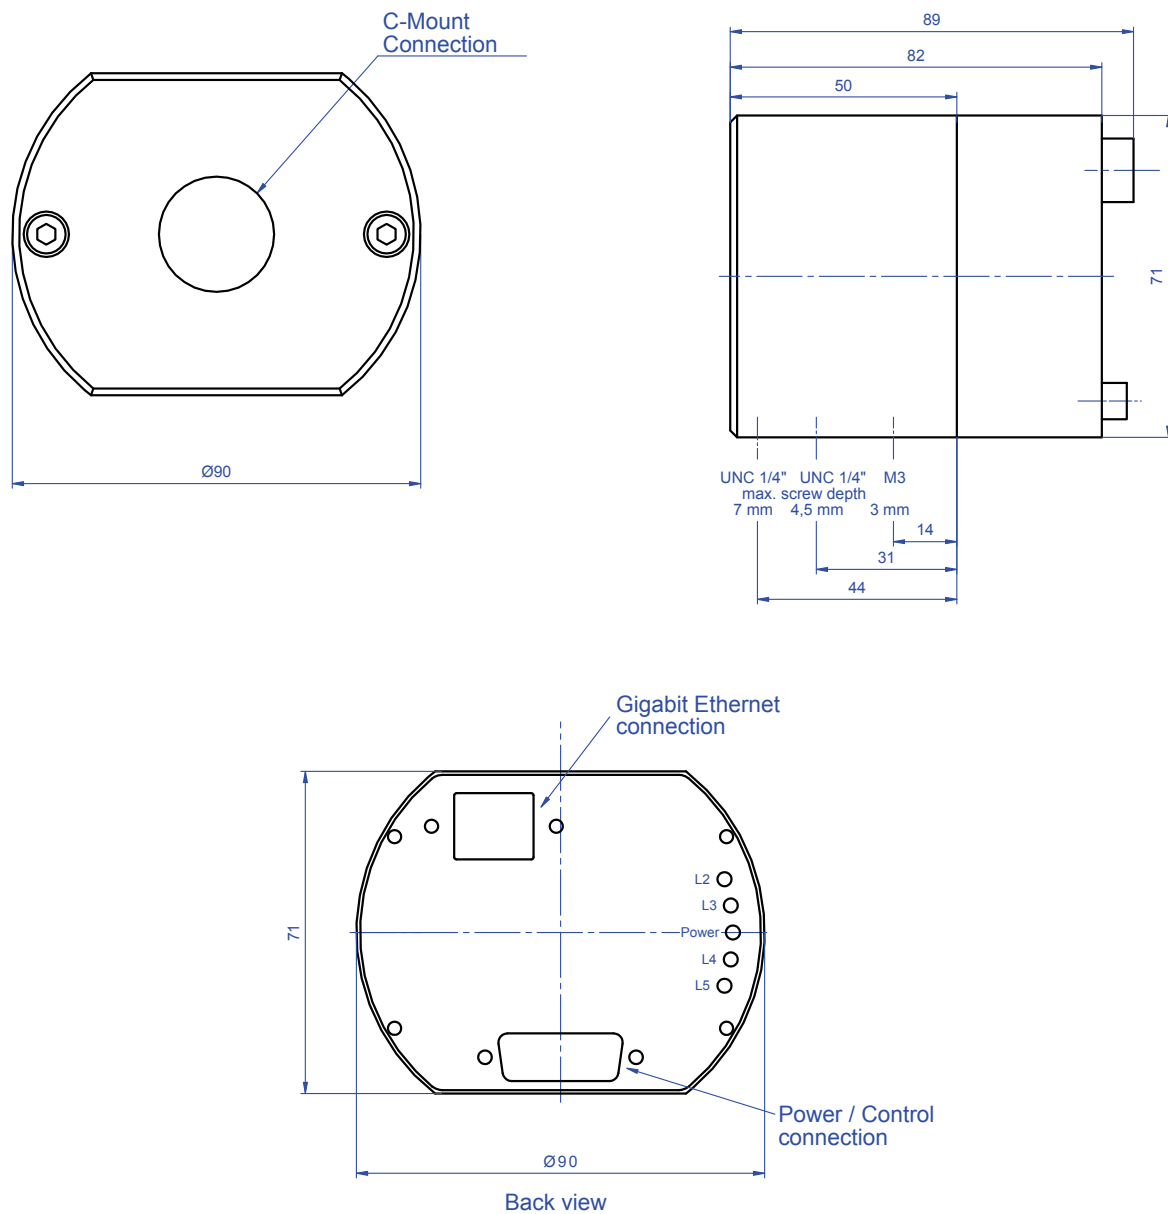

Camera dimensions

Bigeye P-132B

Figure 6: Camera dimensions: Bigeye P-132B (front/side/back)

| LED | Color | Description |
|-------|-------|-------------------------|
| L2 | Red | Camera is operational |
| L3 | Red | Image-on-demand mode |
| Power | Green | Power indicator |
| L4 | Red | Exposure input activity |
| L5 | Red | Frame output activity |

Table 7: Description of LEDs: Bigeye P-132 B

Bigeye P-132B/C Cool and P-132B Solar Cool

Figure 7: Camera dimensions: Bigeye P-132B/C Cool and P-132B Solar Cool (front/side/back)

| LED | Color | Description |
|-------|-------|---|
| L2 | Red | Camera is operational |
| L3 | Red | Temperature state (same function as Temp LED) |
| Power | Green | Power indicator |
| L4 | Red | Exposure input activity |
| L5 | Red | Frame output activity |
| Temp | Red | Cooling process of the camera as long as the 250 K (approx. – 20 °C) is not achieved. If this LED also shines during operation, the ambient temperature of the camera is eventually too high or the air flow is hindered (e.g. by covered ventilation holes). |

Table 8: Description of LEDs: Bigeye P-132 B/C Cool and P-132B Solar Cool

Bigeye P-629B Cool / Solar Cool

Figure 8: Camera dimensions: Bigeye P-629B Cool / Solar Cool (front/side/back)

| LED | Color | Description |
|-------|-------|---|
| L2 | Red | Camera is operational |
| L3 | Red | Temperature state (same function as Temp LED) |
| Power | Green | Power indicator |
| L4 | Red | Exposure input activity |
| L5 | Red | Frame output activity |
| Temp | Red | Cooling process of the camera as long as the 250 K (approx. – 20 °C) is not achieved. If this LED also shines during operation, the ambient temperature of the camera is eventually too high or the air flow is hindered (e.g. by covered ventilation holes). |

Table 9: Description of LEDs: Bigeye P-132 B/C Cool and P-132B Solar Cool

Bigeye P-1100B/C Cool

Figure 9: Camera dimensions: Bigeye P-1100B/C Cool (front/side/back)