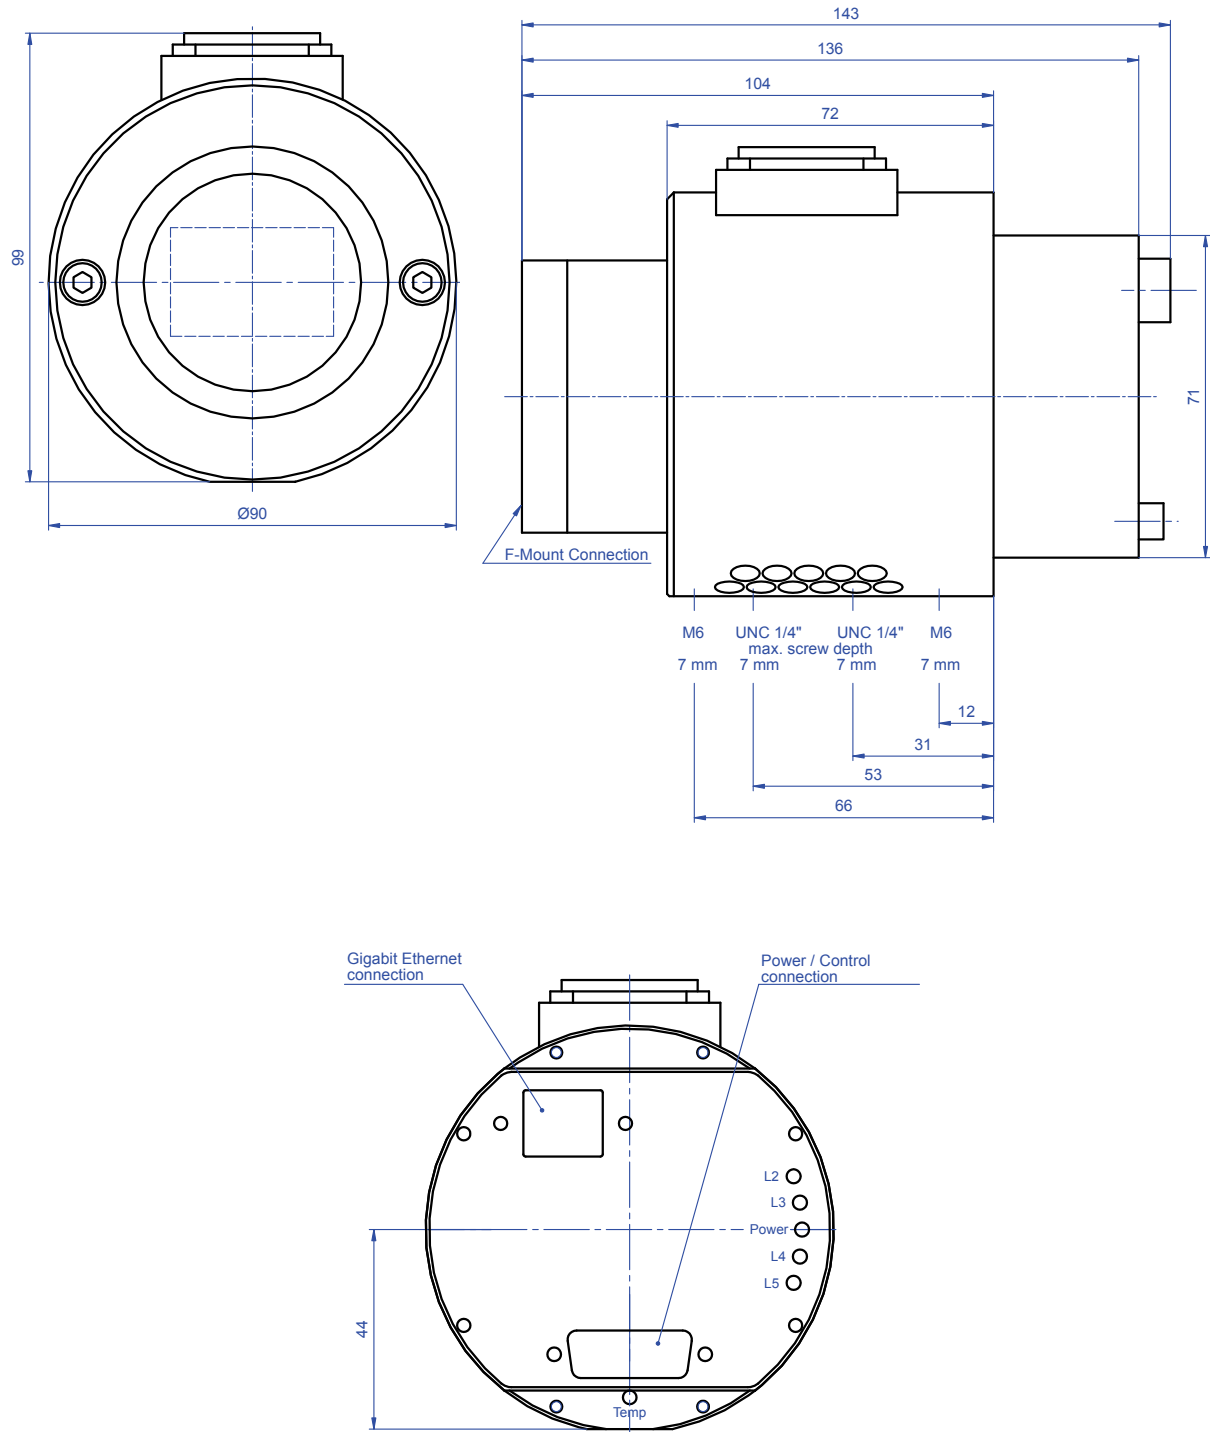

Camera dimensions

Bigeye P-132B

Figure 6: Camera dimensions: Bigeye P-132B (front/side/back)

| LED | Color | Description |
|-------|-------|-------------------------|
| L2 | Red | Camera is operational |
| L3 | Red | Image-on-demand mode |
| Power | Green | Power indicator |
| L4 | Red | Exposure input activity |
| L5 | Red | Frame output activity |

Table 7: Description of LEDs: Bigeye P-132 B

Bigeye P-132B/C Cool and P-132B Solar Cool

Figure 7: Camera dimensions: Bigeye P-132B/C Cool and P-132B Solar Cool (front/side/back)

| LED | Color | Description |
|-------|-------|---|
| L2 | Red | Camera is operational |
| L3 | Red | Temperature state (same function as Temp LED) |
| Power | Green | Power indicator |
| L4 | Red | Exposure input activity |
| L5 | Red | Frame output activity |
| Temp | Red | Cooling process of the camera as long as the 250 K (approx. – 20 °C) is not achieved. If this LED also shines during operation, the ambient temperature of the camera is eventually too high or the air flow is hindered (e.g. by covered ventilation holes). |

Table 8: Description of LEDs: Bigeye P-132 B/C Cool and P-132B Solar Cool

Bigeye P-629B Cool / Solar Cool

Figure 8: Camera dimensions: Bigeye P-629B Cool / Solar Cool (front/side/back)

| LED | Color | Description |
|-------|-------|---|
| L2 | Red | Camera is operational |
| L3 | Red | Temperature state (same function as Temp LED) |
| Power | Green | Power indicator |
| L4 | Red | Exposure input activity |
| L5 | Red | Frame output activity |
| Temp | Red | Cooling process of the camera as long as the 250 K (approx. – 20 °C) is not achieved. If this LED also shines during operation, the ambient temperature of the camera is eventually too high or the air flow is hindered (e.g. by covered ventilation holes). |

Table 9: Description of LEDs: Bigeye P-132 B/C Cool and P-132B Solar Cool

Bigeye P-1100B/C Cool

Figure 9: Camera dimensions: Bigeye P-1100B/C Cool (front/side/back)