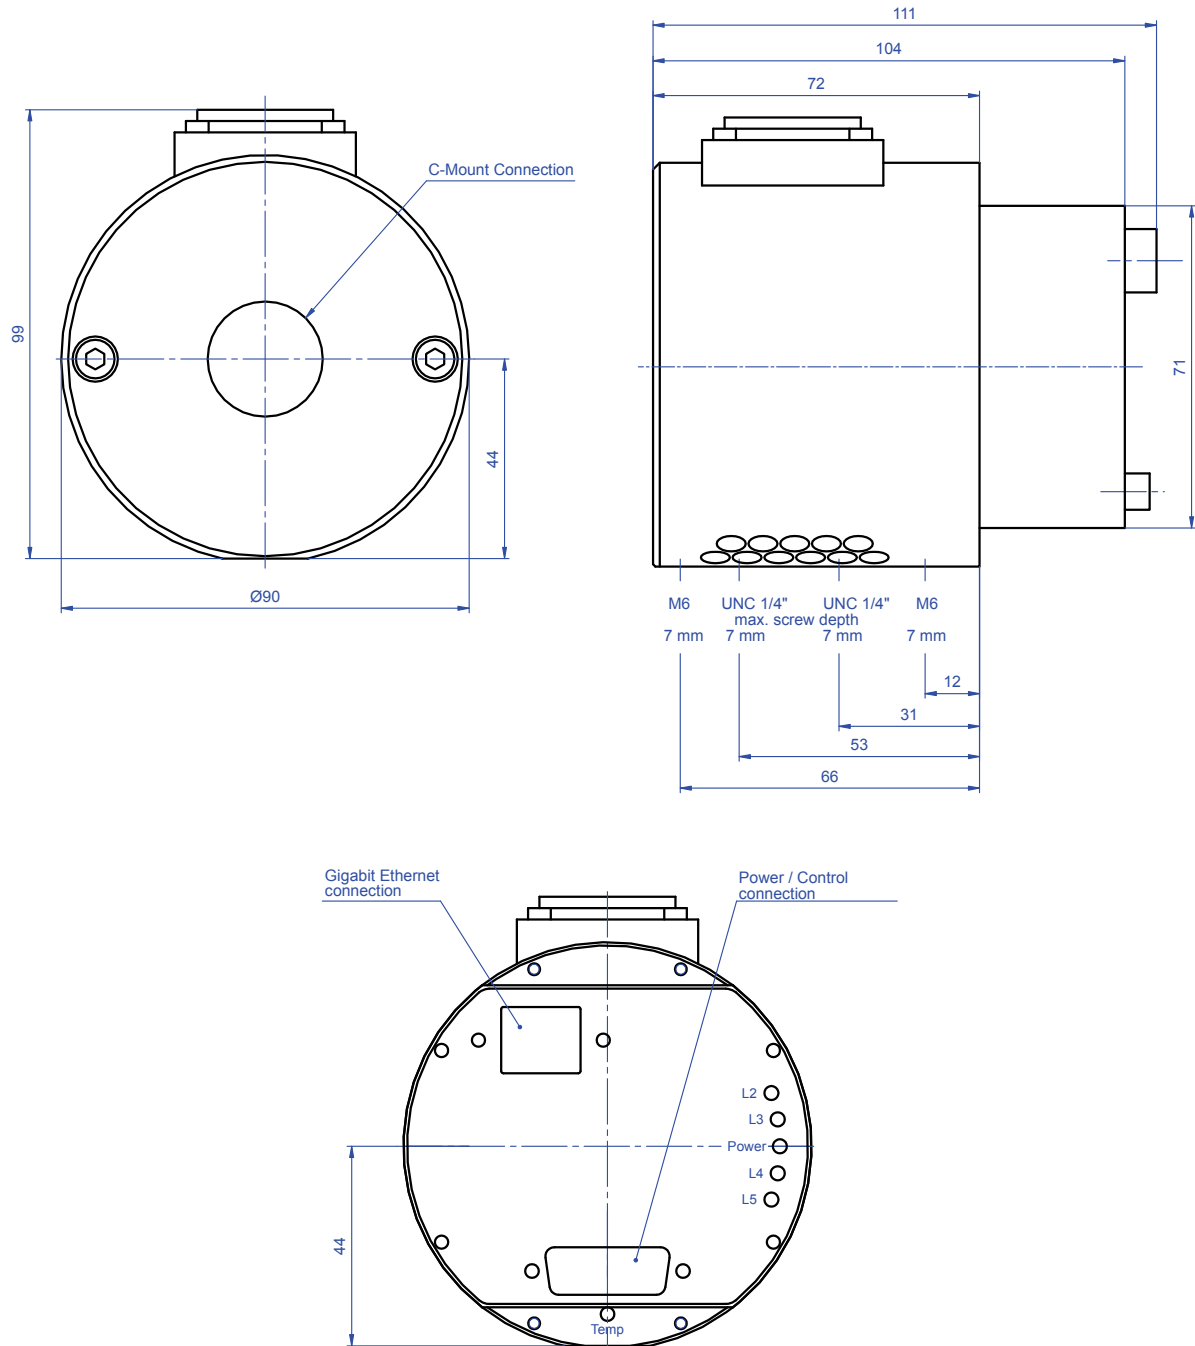

Camera dimensions

Bigeye P-132B

Figure 6: Camera dimensions: Bigeye P-132B (front/side/back)

| LED | Color | Description |
|-------|-------|-------------------------|
| L2 | Red | Camera is operational |
| L3 | Red | Image-on-demand mode |
| Power | Green | Power indicator |
| L4 | Red | Exposure input activity |
| L5 | Red | Frame output activity |

Table 7: Description of LEDs: Bigeye P-132 B

Bigeye P-132B/C Cool and P-132B Solar Cool

Figure 7: Camera dimensions: Bigeye P-132B/C Cool and P-132B Solar Cool (front/side/back)

| LED | Color | Description |
|-------|-------|---|
| L2 | Red | Camera is operational |
| L3 | Red | Temperature state (same function as Temp LED) |
| Power | Green | Power indicator |
| L4 | Red | Exposure input activity |
| L5 | Red | Frame output activity |
| Temp | Red | Cooling process of the camera as long as the 250 K (approx. – 20 °C) is not achieved. If this LED also shines during operation, the ambient temperature of the camera is eventually too high or the air flow is hindered (e.g. by covered ventilation holes). |

Table 8: Description of LEDs: Bigeye P-132 B/C Cool and P-132B Solar Cool

Bigeye P-629B Cool / Solar Cool

Figure 8: Camera dimensions: Bigeye P-629B Cool / Solar Cool (front/side/back)

| LED | Color | Description |
|-------|-------|---|
| L2 | Red | Camera is operational |
| L3 | Red | Temperature state (same function as Temp LED) |
| Power | Green | Power indicator |
| L4 | Red | Exposure input activity |
| L5 | Red | Frame output activity |
| Temp | Red | Cooling process of the camera as long as the 250 K (approx. – 20 °C) is not achieved. If this LED also shines during operation, the ambient temperature of the camera is eventually too high or the air flow is hindered (e.g. by covered ventilation holes). |

Table 9: Description of LEDs: Bigeye P-132 B/C Cool and P-132B Solar Cool

Bigeye P-1100B/C Cool

Figure 9: Camera dimensions: Bigeye P-1100B/C Cool (front/side/back)